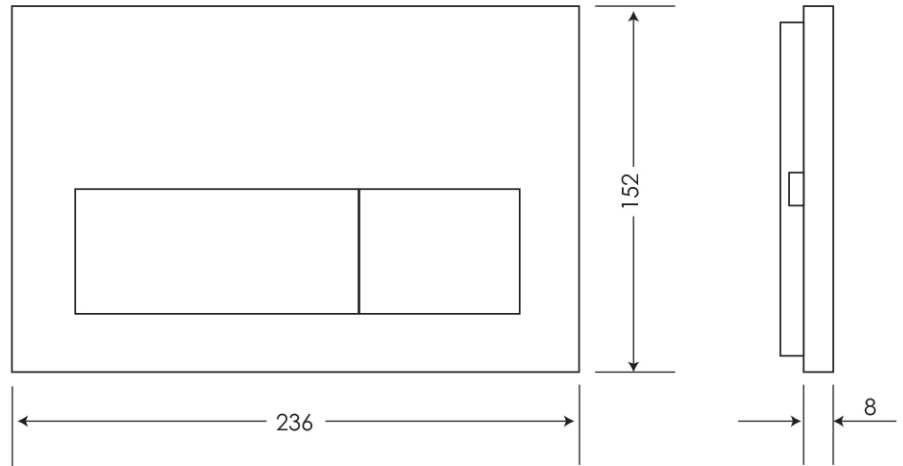

Kubic Flush Plate - Mechanical

White

Product Image

Product Details

SKU:	IN38785WH
Brand:	Argent
Range:	Kubic
Warranty:	15 Years
WELS:	N/A

Additional Features

Technical Specification

Note: All dimensions are in millimetres and are subject to normal manufacturing variations. Always use the physical product measurements for cut-outs and rough-ins as the technical details shown may differ from the actual product. Use acetic cured silicone sealant. Do not use epoxy type adhesives. Clean with damp cloth. Do not use abrasive cleaners, liquids or pastes.