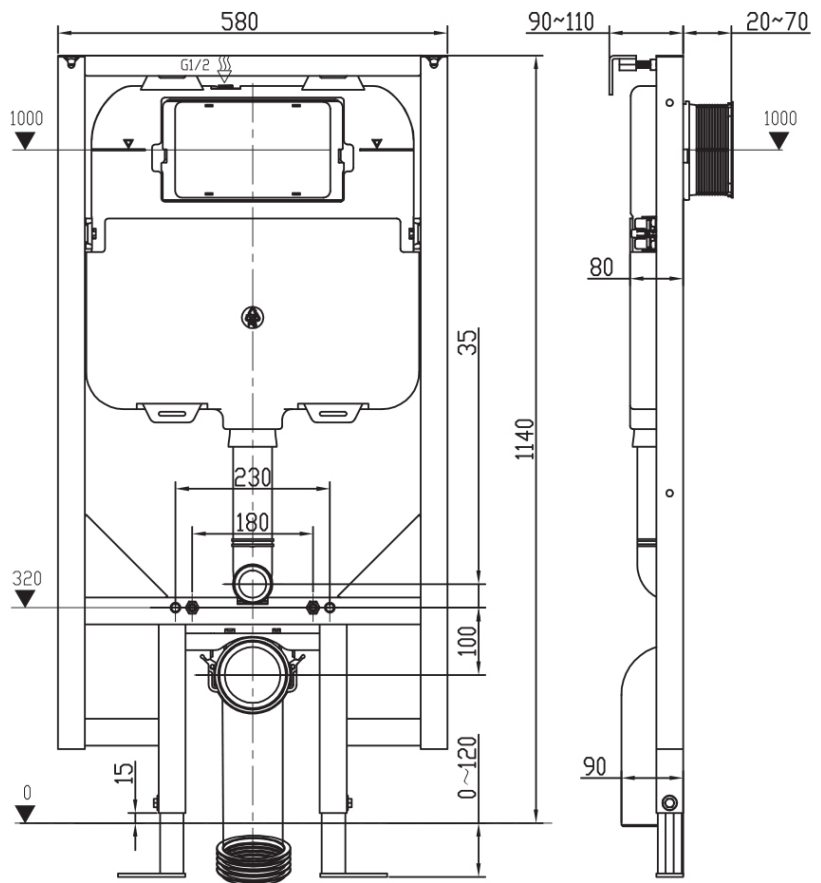

Technical Specification

*Please visit argentaust.com.au/warranty to view the full warranty

Note: All dimensions are in millimetres and are subject to normal manufacturing variations. Always use the physical product measurements for cut-outs and rough-ins as the technical details shown may differ from the actual product. Use acetic cured silicone sealant. Do not use epoxy type adhesives. Clean with damp cloth. Do not use abrasive cleaners, liquids or pastes.