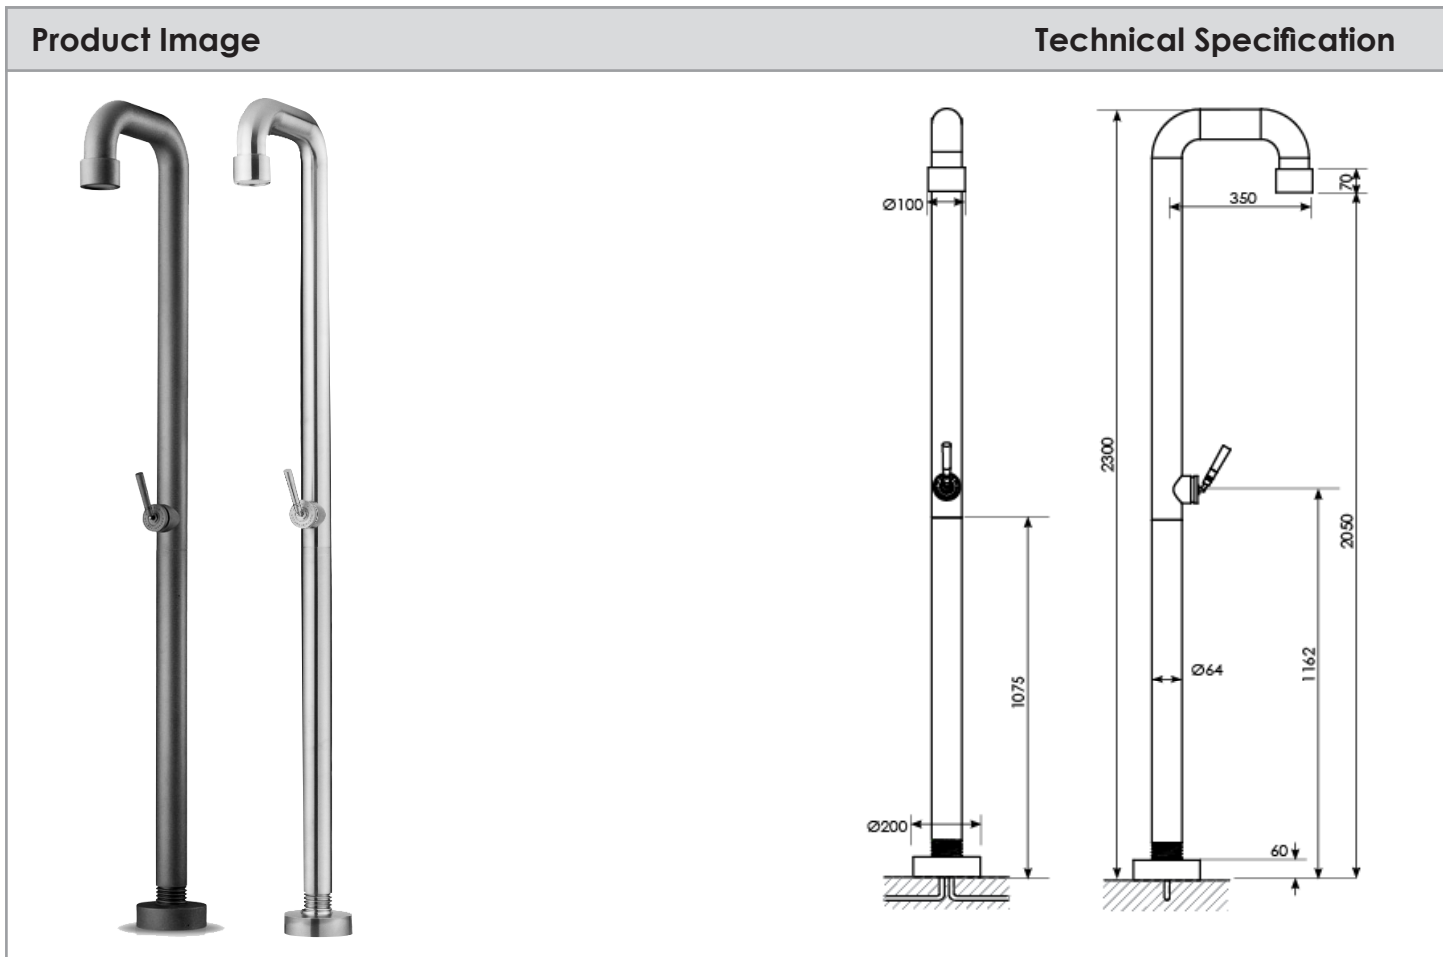

SOHO FREESTANDING SHOWER

| Description | |
|--|--------------------|
| Soho Freestanding shower 110mmØ WELS 3 Star/9Lpm | |
| 700-6102B 700-6100B | Matte Black Raw |

| Additional Information |
|--|
| Stainless Steel 304 Grade |
|  |