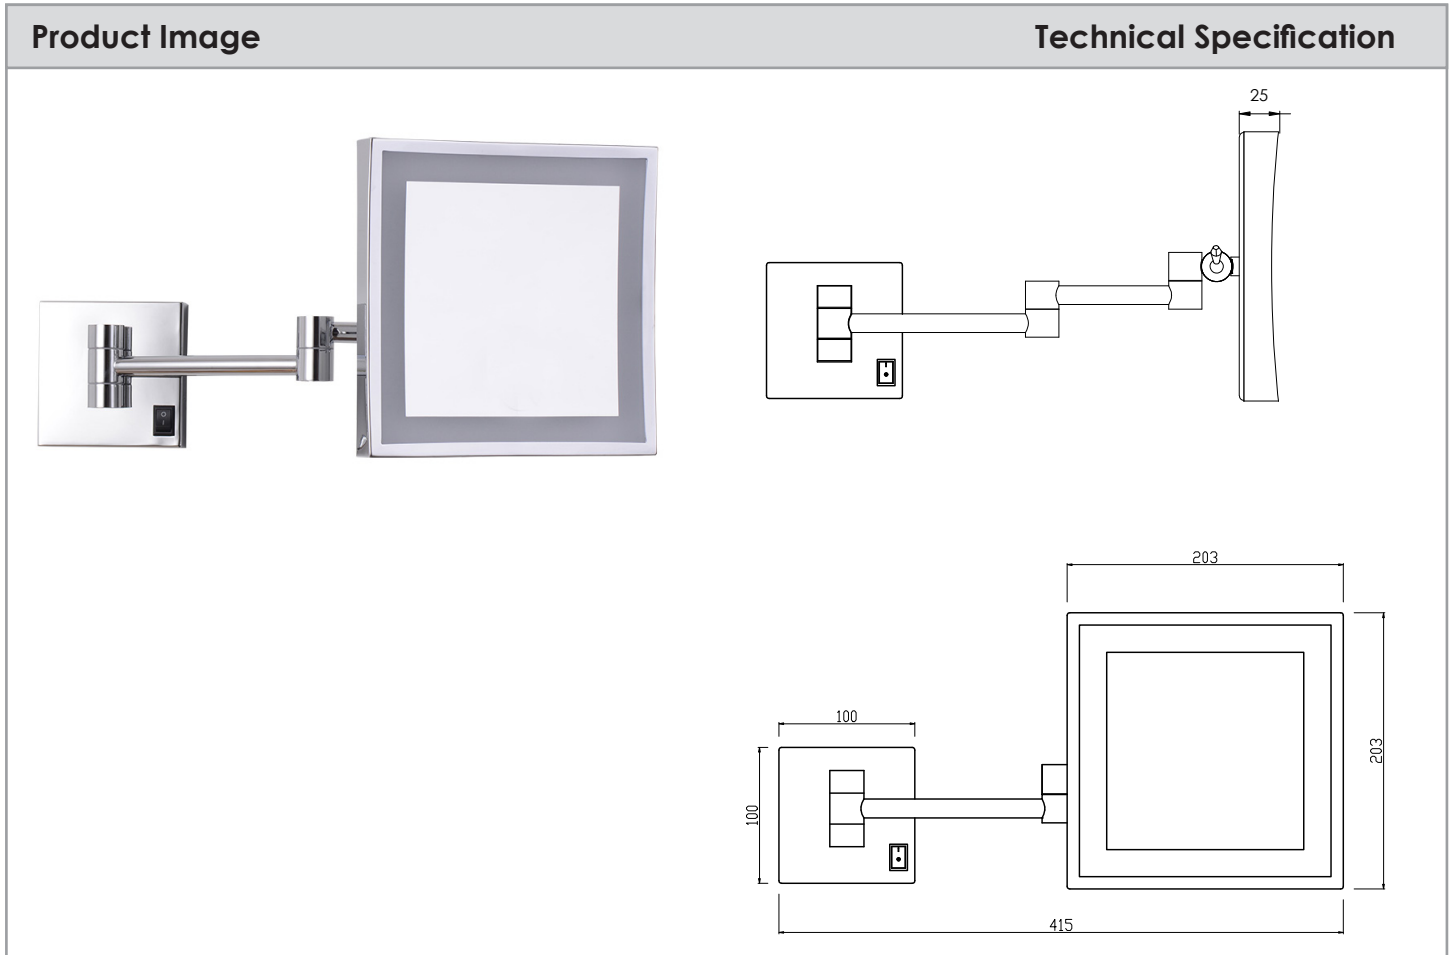

# LED SQUARE WALL MOUNTED MAGNIFYING MIRROR

Description	
LED Square Wall Mounted Magnifying Mirror	
<b>AR9996WL</b>	3x Magnification

Additional Information
<ul style="list-style-type: none"> <li>• Chrome Plated</li> <li>• 240v Hard Wired</li> <li>• On Off Rocker Switch</li> <li>• IP 44 Rating</li> <li>• Warm Light</li> <li>• Pivots</li> </ul>