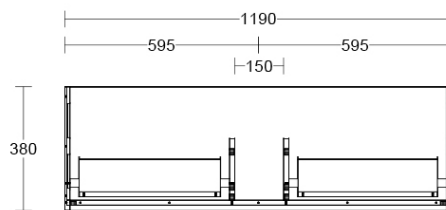

Installation Instructions

- * Wall Mounted
- * Some Cabinet/basin configurations may limit tap hole positioning

Technical Specification

*Please visit argentaust.com.au/warranty to view the full warranty

Note: All dimensions are in millimetres and are subject to normal manufacturing variations. Always use the physical product measurements for cut-outs and rough-ins as the technical details shown may differ from the actual product. Use acetic cured silicone sealant. Do not use epoxy type adhesives. Clean with damp cloth. Do not use abrasive cleaners, liquids or pastes.