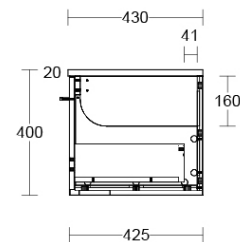

Installation Instructions

- * Wall Mounted
- * Some Cabinet/basin configurations may limit tap hole positioning

Technical Specification

*Please visit argentaust.com.au/warranty to view the full warranty

Note: All dimensions are in millimetres and are subject to normal manufacturing variations. Always use the physical product measurements for cut-outs and rough-ins as the technical details shown may differ from the actual product. Use acetic cured silicone sealant. Do not use epoxy type adhesives. Clean with damp cloth. Do not use abrasive cleaners, liquids or pastes.