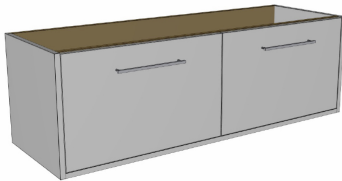

Luxus Slim 1200 Wall Cabinet

suit Countertop Basin, 2 Drawer

Product Image

Product Details

Code:	LUC1200NSW2XX
Brand:	Argent
Range:	Luxus
Warranty:	10 Years*

Additional Features

Required Product

Wall Mounted Tapware recommended for Slim Cabinets

Recommended Products

Villeroy & Boch, Bette, Argent Counter Top/Vessel/Drop In Basin Not included

Additional Notes

- Australian Made
- Soft Close Drawers
- Multiple cabinet colour choices
- Multiple solid top colour choices
- Gold Interior Package
- 2 drawer