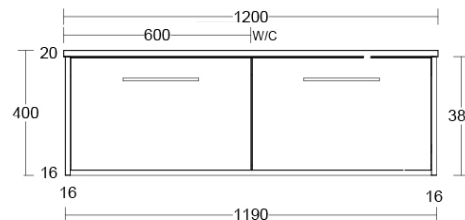

Luxus Slim 1200 Wall Cabinet

suit Countertop Basin, 2 Drawer

Product Image

Product Details

Code:	LUC1200NSW2XX
Brand:	Argent
Range:	Luxus
Warranty:	10 Years*

Additional Features

Required Product

Wall Mounted Tapware recommended for Slim Cabinets

Installation Instructions

- * Wall Mounted
- * Some Cabinet/basin configurations may limit tap hole positioning

Technical Specification

*Please visit argentaust.com.au/warranty to view the full warranty

Note: All dimensions are in millimetres and are subject to normal manufacturing variations. Always use the physical product measurements for cut-outs and rough-ins as the technical details shown may differ from the actual product. Use acetic cured silicone sealant. Do not use epoxy type adhesives. Clean with damp cloth. Do not use abrasive cleaners, liquids or pastes.