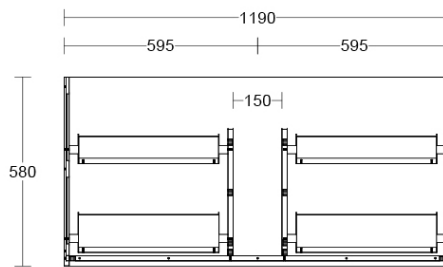

Installation Instructions

* Wall Mounted
* Some Cabinet/basin configurations may limit tap hole positioning

*Please visit argentaust.com.au/warranty to view the full warranty

Note: All dimensions are in millimetres and are subject to normal manufacturing variations. Always use the physical product measurements for cut-outs and rough-ins as the technical details shown may differ from the actual product. Use acetic cured silicone sealant. Do not use epoxy type adhesives. Clean with damp cloth. Do not use abrasive cleaners, liquids or pastes.