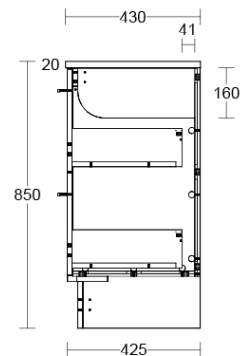

\*Please visit [argentaust.com.au/warranty](http://argentaust.com.au/warranty) to view the full warranty

*Note: All dimensions are in millimetres and are subject to normal manufacturing variations. Always use the physical product measurements for cut-outs and rough-ins as the technical details shown may differ from the actual product. Use acetic cured silicone sealant. Do not use epoxy type adhesives. Clean with damp cloth. Do not use abrasive cleaners, liquids or pastes.*