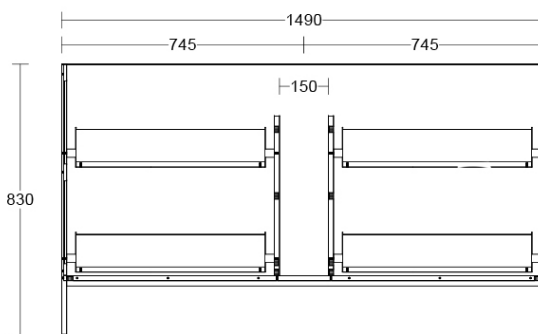

\*Please visit [argentaust.com.au/warranty](http://argentaust.com.au/warranty) to view the full warranty

*Note: All dimensions are in millimetres and are subject to normal manufacturing variations. Always use the physical product measurements for cut-outs and rough-ins as the technical details shown may differ from the actual product. Use acetic cured silicone sealant. Do not use epoxy type adhesives. Clean with damp cloth. Do not use abrasive cleaners, liquids or pastes.*