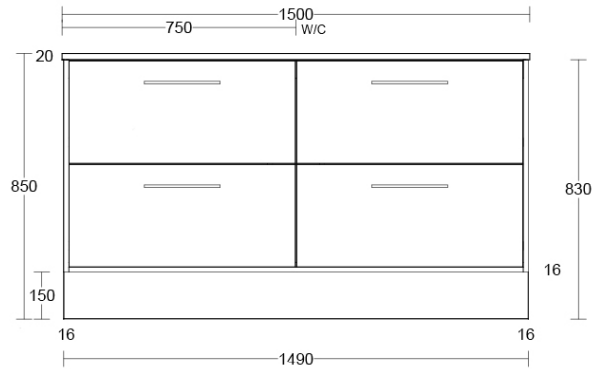

Installation Instructions

- Floor Mounted
- Some Cabinet/basin configurations may limit tap hole positioning

*Please visit argentaust.com.au/warranty to view the full warranty

Note: All dimensions are in millimetres and are subject to normal manufacturing variations. Always use the physical product measurements for cut-outs and rough-ins as the technical details shown may differ from the actual product. Use acetic cured silicone sealant. Do not use epoxy type adhesives. Clean with damp cloth. Do not use abrasive cleaners, liquids or pastes.