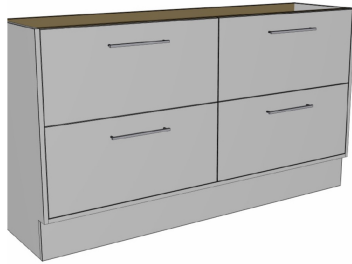

# Luxus Slim 1500 Floor Cabinet

suit Countertop Basin, 4 Drawer

**Product Image**

**Product Details**

**Code:** LUC1500NSF4XX  
**Brand:** Argent  
**Range:** Luxus  
**Warranty:** 10 Years\*

**Additional Features**

**Technical Specification**

**Required Product**

Wall Mounted Tapware recommended for Slim Cabinets

**Recommended Products**

Villeroy & Boch, Bette, Argent Counter Top/Vessel/Drop In Basin Not included

**Additional Notes**

- Australian Made
- Soft Close Drawers
- Multiple cabinet colour choices
- Multiple solid top colour choices
- Gold Interior Package
- 4 drawer

**Installation Instructions**

- \* Floor Mounted
- \* Some Cabinet/basin configurations may limit tap hole positioning