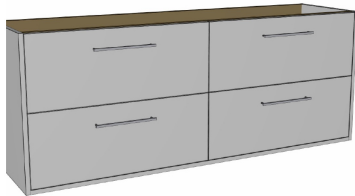

Luxus Slim 1500 Wall Cabinet

suit Countertop Basin, 4 Drawer

Product Image

Product Details

Code: LUC1500NSW4XX
Brand: Argent
Range: Luxus
Warranty: 10 Years*

Additional Features

Technical Specification

Required Product

Wall Mounted Tapware recommended for Slim Cabinets

Recommended Products

Villeroy & Boch, Bette, Argent Counter Top/Vessel/Drop In Basin Not included

Additional Notes

- Australian Made
- Soft Close Drawers
- Multiple cabinet colour choices
- Multiple solid top colour choices
- Gold Interior Package
- 4 drawer