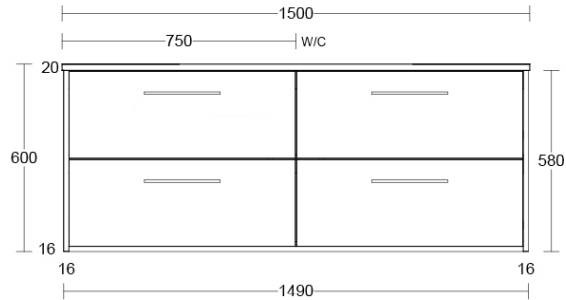

Luxus Slim 1500 Wall Cabinet

suit Countertop Basin, 4 Drawer

Product Image

Product Details

Code: LUC1500NSW4XX
Brand: Argent
Range: Luxus
Warranty: 10 Years*

Additional Features

Technical Specification

Required Product

Wall Mounted Tapware recommended for Slim Cabinets

Recommended Products

Villeroy & Boch, Bette, Argent Counter Top/Vessel/Drop In Basin Not included

Additional Notes

- Australian Made
- Soft Close Drawers
- Multiple cabinet colour choices
- Multiple solid top colour choices
- Gold Interior Package
- 4 drawer

Installation Instructions

- * Wall Mounted
- * Some Cabinet/basin configurations may limit tap hole positioning

*Please visit argentaust.com.au/warranty to view the full warranty

Note: All dimensions are in millimetres and are subject to normal manufacturing variations. Always use the physical product measurements for cut-outs and rough-ins as the technical details shown may differ from the actual product. Use acetic cured silicone sealant. Do not use epoxy type adhesives. Clean with damp cloth. Do not use abrasive cleaners, liquids or pastes.