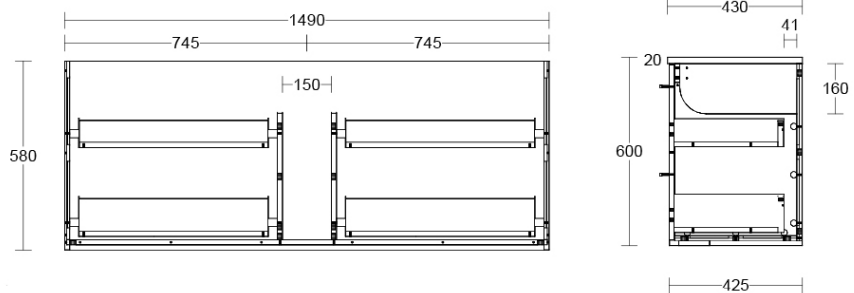

Installation Instructions

- * Wall Mounted
- * Some Cabinet/basin configurations may limit tap hole positioning

*Please visit argentaust.com.au/warranty to view the full warranty

Note: All dimensions are in millimetres and are subject to normal manufacturing variations. Always use the physical product measurements for cut-outs and rough-ins as the technical details shown may differ from the actual product. Use acetic cured silicone sealant. Do not use epoxy type adhesives. Clean with damp cloth. Do not use abrasive cleaners, liquids or pastes.