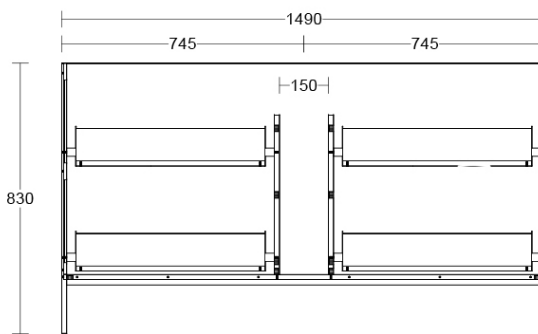

Installation Instructions

* Floor Mounted
* Some Cabinet/basin configurations may limit tap hole positioning

*Please visit argentaust.com.au/warranty to view the full warranty

Note: All dimensions are in millimetres and are subject to normal manufacturing variations. Always use the physical product measurements for cut-outs and rough-ins as the technical details shown may differ from the actual product. Use acetic cured silicone sealant. Do not use epoxy type adhesives. Clean with damp cloth. Do not use abrasive cleaners, liquids or pastes.