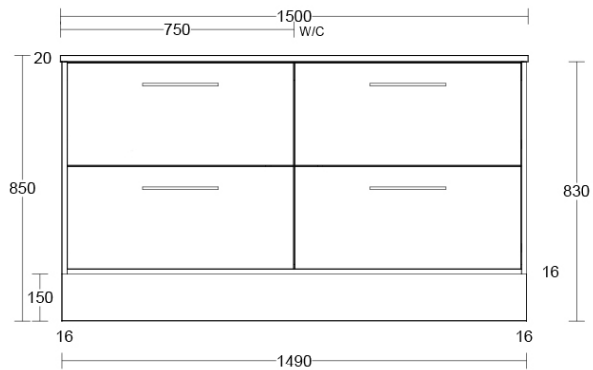

Installation Instructions

* Floor Mounted
* Some Cabinet/basin configurations may limit tap hole positioning

*Please visit argentaust.com.au/warranty to view the full warranty

Note: All dimensions are in millimetres and are subject to normal manufacturing variations. Always use the physical product measurements for cut-outs and rough-ins as the technical details shown may differ from the actual product. Use acetic cured silicone sealant. Do not use epoxy type adhesives. Clean with damp cloth. Do not use abrasive cleaners, liquids or pastes.