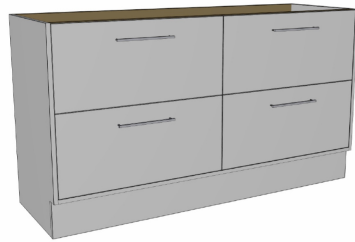

# Luxus 1500 Floor Cabinet

suit Countertop Basin, 4 Drawer

**Product Image**

**Product Details**

**Code:** LUC1500SF4XX  
**Brand:** Argent  
**Range:** Luxus  
**Warranty:** 10 Years\*

**Additional Features**

**Technical Specification**

**Required Product**

**Recommended Products**

Villeroy & Boch, Bette, Argent  
 Counter Top/Vessel/Drop In Basin  
 Not included

**Additional Notes**

- Australian Made
- Soft Close Drawers
- Multiple cabinet colour choices
- Multiple solid top colour choices
- Gold Interior Package
- 4 drawer