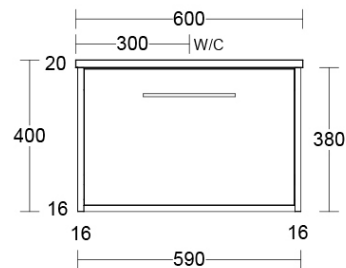

Wall Mounted Tapware recommended for Slim Cabinets

Recommended Products

Villeroy & Boch, Bette, Argent Counter Top/Vessel/Drop In Basin Not included

Additional Notes

- Australian Made
- Soft Close Drawers
- Multiple cabinet colour choices
- Multiple Top Options
- 20mm SilkSurface Standard
- Caesarstone Optional Extra
- Gold Inclusions
- 1 drawer

Installation Instructions

- * Wall Mounted
- * Some Cabinet/basin configurations may limit tap hole positioning

*Please visit argentaust.com.au/warranty to view the full warranty

Note: All dimensions are in millimetres and are subject to normal manufacturing variations. Always use the physical product measurements for cut-outs and rough-ins as the technical details shown may differ from the actual product. Use acetic cured silicone sealant. Do not use epoxy type adhesives. Clean with damp cloth. Do not use abrasive cleaners, liquids or pastes.