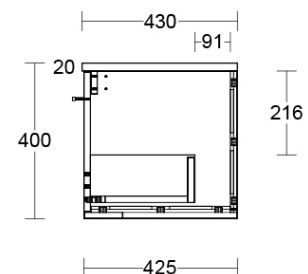

Installation Instructions

- * Wall Mounted
- * Some Cabinet/basin configurations may limit tap hole positioning

*Please visit argentaust.com.au/warranty to view the full warranty

Note: All dimensions are in millimetres and are subject to normal manufacturing variations. Always use the physical product measurements for cut-outs and rough-ins as the technical details shown may differ from the actual product. Use acetic cured silicone sealant. Do not use epoxy type adhesives. Clean with damp cloth. Do not use abrasive cleaners, liquids or pastes.