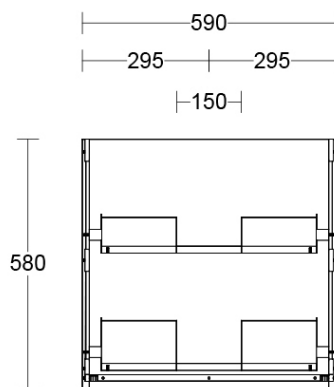

Installation Instructions

- * Wall Mounted
- * Some Cabinet/basin configurations may limit tap hole positioning

*Please visit argentaust.com.au/warranty to view the full warranty

Note: All dimensions are in millimetres and are subject to normal manufacturing variations. Always use the physical product measurements for cut-outs and rough-ins as the technical details shown may differ from the actual product. Use acetic cured silicone sealant. Do not use epoxy type adhesives. Clean with damp cloth. Do not use abrasive cleaners, liquids or pastes.