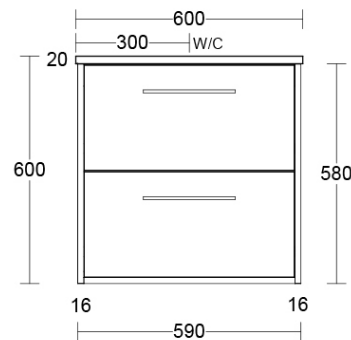

Luxus Slim 600 Wall Cabinet

suit Countertop Basin, 2 Drawer

Product Image

Product Details

Code:	LUC600NSW2XX
Brand:	Argent
Range:	Luxus
Warranty:	10 Years*

Additional Features

Technical Specification

Required Product

Wall Mounted Tapware recommended for Slim Cabinets

Recommended Products

Villeroy & Boch, Bette, Argent Counter Top/Vessel/Drop In Basin
Not included

Additional Notes

- Australian Made
- Soft Close Drawers
- Multiple cabinet colour choices
- Multiple Top Options
- 20mm SilkSurface Standard
- Caesarstone Optional Extra
- Gold Inclusions
- 2 drawer

Installation Instructions

- * Wall Mounted
- * Some Cabinet/basin configurations may limit tap hole positioning

*Please visit argentaust.com.au/warranty to view the full warranty

Note: All dimensions are in millimetres and are subject to normal manufacturing variations. Always use the physical product measurements for cut-outs and rough-ins as the technical details shown may differ from the actual product. Use acetic cured silicone sealant. Do not use epoxy type adhesives. Clean with damp cloth. Do not use abrasive cleaners, liquids or pastes.