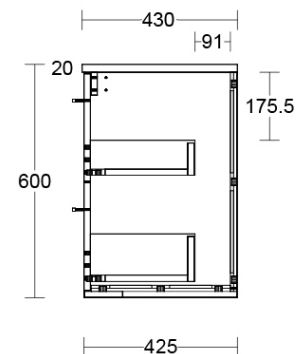

Installation Instructions

- * Wall Mounted
- * Some Cabinet/basin configurations may limit tap hole positioning

*Please visit argentaust.com.au/warranty to view the full warranty

Note: All dimensions are in millimetres and are subject to normal manufacturing variations. Always use the physical product measurements for cut-outs and rough-ins as the technical details shown may differ from the actual product. Use acetic cured silicone sealant. Do not use epoxy type adhesives. Clean with damp cloth. Do not use abrasive cleaners, liquids or pastes.