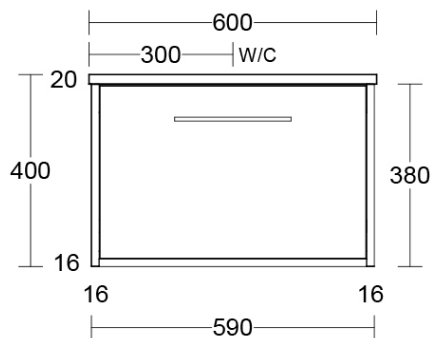

Installation Instructions

- * Wall Mounted
- * Some Cabinet/basin configurations may limit tap hole positioning

Technical Specification

*Please visit argentaust.com.au/warranty to view the full warranty

Note: All dimensions are in millimetres and are subject to normal manufacturing variations. Always use the physical product measurements for cut-outs and rough-ins as the technical details shown may differ from the actual product. Use acetic cured silicone sealant. Do not use epoxy type adhesives. Clean with damp cloth. Do not use abrasive cleaners, liquids or pastes.