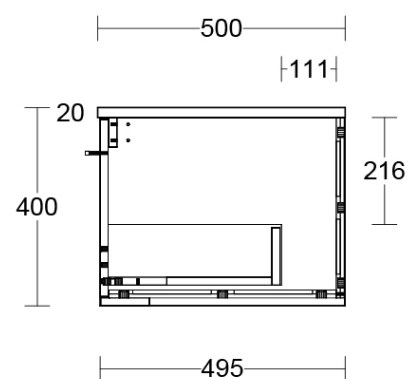

Installation Instructions

- * Wall Mounted
- * Some Cabinet/basin configurations may limit tap hole positioning

Technical Specification

*Please visit argentaust.com.au/warranty to view the full warranty

Note: All dimensions are in millimetres and are subject to normal manufacturing variations. Always use the physical product measurements for cut-outs and rough-ins as the technical details shown may differ from the actual product. Use acetic cured silicone sealant. Do not use epoxy type adhesives. Clean with damp cloth. Do not use abrasive cleaners, liquids or pastes.