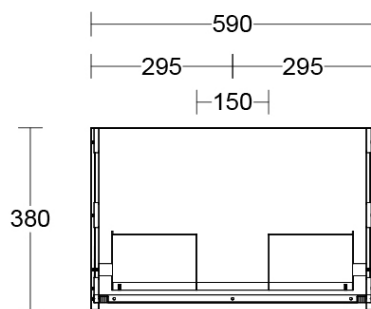

Installation Instructions

- * Wall Mounted
- * Some Cabinet/basin configurations may limit tap hole positioning

Technical Specification

*Please visit argentaust.com.au/warranty to view the full warranty

Note: All dimensions are in millimetres and are subject to normal manufacturing variations. Always use the physical product measurements for cut-outs and rough-ins as the technical details shown may differ from the actual product. Use acetic cured silicone sealant. Do not use epoxy type adhesives. Clean with damp cloth. Do not use abrasive cleaners, liquids or pastes.