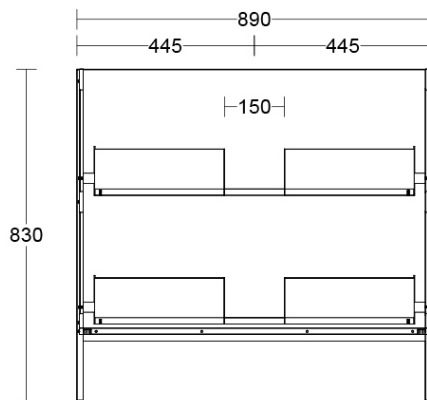

Installation Instructions

- Floor Mounted
- Some Cabinet/basin configurations may limit tap hole positioning

*Please visit argentaust.com.au/warranty to view the full warranty

Note: All dimensions are in millimetres and are subject to normal manufacturing variations. Always use the physical product measurements for cut-outs and rough-ins as the technical details shown may differ from the actual product. Use acetic cured silicone sealant. Do not use epoxy type adhesives. Clean with damp cloth. Do not use abrasive cleaners, liquids or pastes.