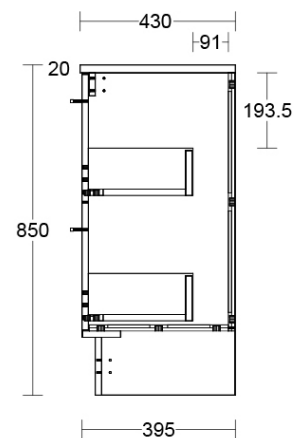

- \* Floor Mounted
- \* Some Cabinet/basin configurations may limit tap hole positioning

\*Please visit [argentaust.com.au/warranty](http://argentaust.com.au/warranty) to view the full warranty

*Note: All dimensions are in millimetres and are subject to normal manufacturing variations. Always use the physical product measurements for cut-outs and rough-ins as the technical details shown may differ from the actual product. Use acetic cured silicone sealant. Do not use epoxy type adhesives. Clean with damp cloth. Do not use abrasive cleaners, liquids or pastes.*