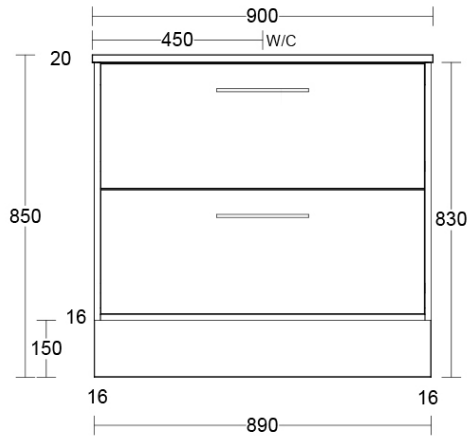

# Luxus Slim 900 Floor Cabinet

suit Countertop Basin, 2 Drawer

**Product Image**

**Product Details**

**Code:** LUC900NSF2XX  
**Brand:** Argent  
**Range:** Luxus  
**Warranty:** 10 Years\*

**Additional Features**

**Technical Specification**

**Required Product**

Wall Mounted Tapware recommended for Slim Cabinets

**Recommended Products**

Villeroy & Boch, Bette, Argent Counter Top/Vessel/Drop In Basin Not included

**Additional Notes**

- \* Floor Mounted
- \* Some Cabinet/basin configurations may limit tap hole positioning

\*Please visit [argentaust.com.au/warranty](http://argentaust.com.au/warranty) to view the full warranty

*Note: All dimensions are in millimetres and are subject to normal manufacturing variations. Always use the physical product measurements for cut-outs and rough-ins as the technical details shown may differ from the actual product. Use acetic cured silicone sealant. Do not use epoxy type adhesives. Clean with damp cloth. Do not use abrasive cleaners, liquids or pastes.*