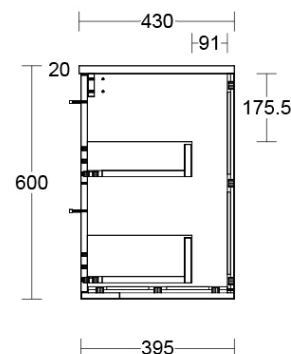

Installation Instructions

- * Wall Mounted
- * Some Cabinet/basin configurations may limit tap hole positioning

Technical Specification

*Please visit argentaust.com.au/warranty to view the full warranty

Note: All dimensions are in millimetres and are subject to normal manufacturing variations. Always use the physical product measurements for cut-outs and rough-ins as the technical details shown may differ from the actual product. Use acetic cured silicone sealant. Do not use epoxy type adhesives. Clean with damp cloth. Do not use abrasive cleaners, liquids or pastes.