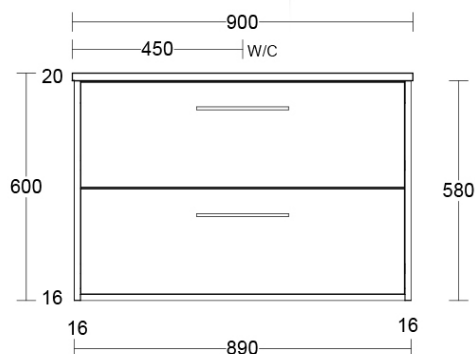

Luxus Slim 900 Wall Cabinet

suit Countertop Basin, 2 Drawer

Product Image

Product Details

Code: LUC900NSW2XX
Brand: Argent
Range: Luxus
Warranty: 10 Years*

Additional Features

Required Product

Wall Mounted Tapware recommended for Slim Cabinets

Recommended Products

Villeroy & Boch, Bette, Argent Counter Top/Vessel/Drop In Basin Not included

Additional Notes

- Australian Made
- Soft Close Drawers
- Multiple cabinet colour choices
- Multiple Top Options
- 20mm SilkSurface Standard
- Caesarstone Optional Extra
- Gold Inclusions
- 2 drawer

Installation Instructions

- * Wall Mounted
- * Some Cabinet/basin configurations may limit tap hole positioning

Technical Specification

*Please visit argentaust.com.au/warranty to view the full warranty

Note: All dimensions are in millimetres and are subject to normal manufacturing variations. Always use the physical product measurements for cut-outs and rough-ins as the technical details shown may differ from the actual product. Use acetic cured silicone sealant. Do not use epoxy type adhesives. Clean with damp cloth. Do not use abrasive cleaners, liquids or pastes.