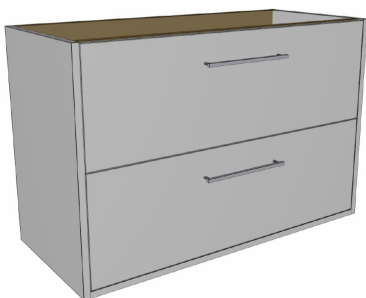

Luxus Slim 900 Wall Cabinet

suit Countertop Basin, 2 Drawer

Product Image

Product Details

Code: LUC900NSW2XX
Brand: Argent
Range: Luxus
Warranty: 10 Years*

Additional Features

Required Product

Wall Mounted Tapware recommended for Slim Cabinets

Recommended Products

Villeroy & Boch, Bette, Argent Counter Top/Vessel/Drop In Basin Not included

Additional Notes

- Australian Made
- Soft Close Drawers
- Multiple cabinet colour choices
- Multiple Top Options
- 20mm SilkSurface Standard
- Caesarstone Optional Extra
- Gold Inclusions
- 2 drawer