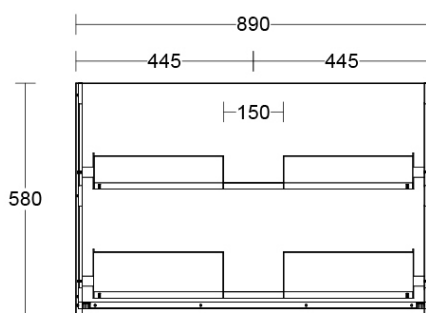

Installation Instructions

- * Wall Mounted
- * Some Cabinet/basin configurations may limit tap hole positioning

Technical Specification

*Please visit argentaust.com.au/warranty to view the full warranty

Note: All dimensions are in millimetres and are subject to normal manufacturing variations. Always use the physical product measurements for cut-outs and rough-ins as the technical details shown may differ from the actual product. Use acetic cured silicone sealant. Do not use epoxy type adhesives. Clean with damp cloth. Do not use abrasive cleaners, liquids or pastes.