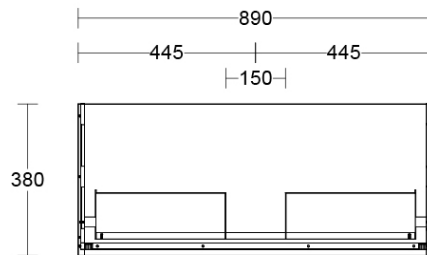

Installation Instructions

* Wall Mounted
 * Some Cabinet/basin configurations may limit tap hole positioning

*Please visit argentaust.com.au/warranty to view the full warranty

Note: All dimensions are in millimetres and are subject to normal manufacturing variations. Always use the physical product measurements for cut-outs and rough-ins as the technical details shown may differ from the actual product. Use acetic cured silicone sealant. Do not use epoxy type adhesives. Clean with damp cloth. Do not use abrasive cleaners, liquids or pastes.