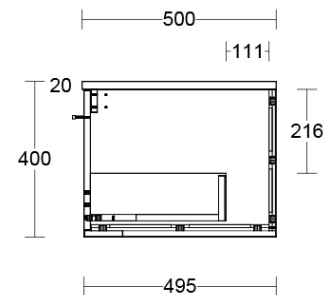

Installation Instructions

* Wall Mounted
 * Some Cabinet/basin configurations may limit tap hole positioning

*Please visit argentaust.com.au/warranty to view the full warranty

Note: All dimensions are in millimetres and are subject to normal manufacturing variations. Always use the physical product measurements for cut-outs and rough-ins as the technical details shown may differ from the actual product. Use acetic cured silicone sealant. Do not use epoxy type adhesives. Clean with damp cloth. Do not use abrasive cleaners, liquids or pastes.