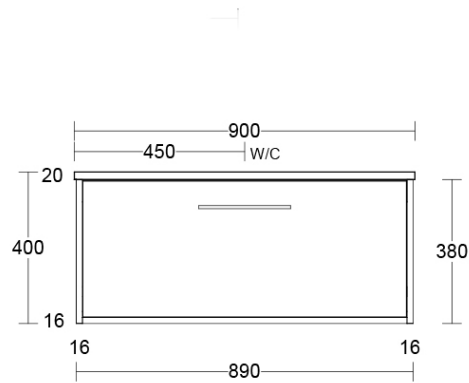

Luxus 900 Wall Cabinet

suit Countertop Basin, 1 Drawer

Product Image

Product Details

Code: LUC900SW1XX
Brand: Argent
Range: Luxus
Warranty: 10 Years*

Additional Features

Technical Specification

Required Product

Installation Instructions

* Wall Mounted
 * Some Cabinet/basin configurations may limit tap hole positioning

*Please visit argentaust.com.au/warranty to view the full warranty

Note: All dimensions are in millimetres and are subject to normal manufacturing variations. Always use the physical product measurements for cut-outs and rough-ins as the technical details shown may differ from the actual product. Use acetic cured silicone sealant. Do not use epoxy type adhesives. Clean with damp cloth. Do not use abrasive cleaners, liquids or pastes.