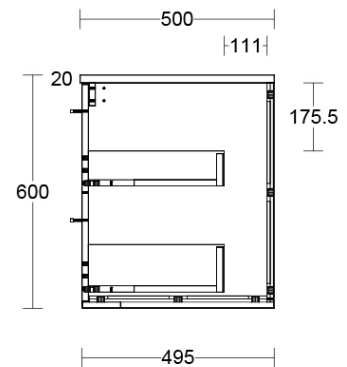

Installation Instructions

* Wall Mounted
 * Some Cabinet/basin configurations may limit tap hole positioning

Technical Specification

*Please visit argentaust.com.au/warranty to view the full warranty

Note: All dimensions are in millimetres and are subject to normal manufacturing variations. Always use the physical product measurements for cut-outs and rough-ins as the technical details shown may differ from the actual product. Use acetic cured silicone sealant. Do not use epoxy type adhesives. Clean with damp cloth. Do not use abrasive cleaners, liquids or pastes.