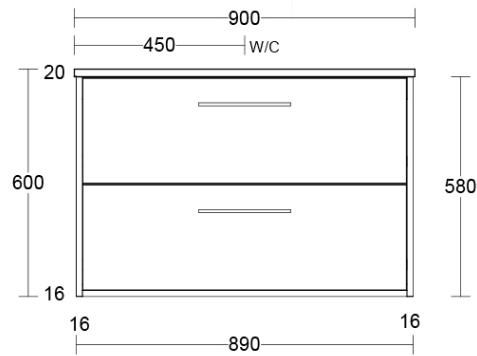

Luxus 900 Wall Cabinet

suit Countertop Basin, 2 Drawer

Product Image

Product Details

Code: LUC900SW2XX
Brand: Argent
Range: Luxus
Warranty: 10 Years*

Additional Features

Required Product

Recommended Products

Villeroy & Boch, Bette, Argent
 Counter Top/Vessel/Drop In Basin
 Not included

Additional Notes

- Australian Made
- Soft Close Drawers
- Multiple cabinet colour choices
- Multiple solid top colour choices
- Gold Interior Package
- 2 drawer

Installation Instructions

* Wall Mounted
 * Some Cabinet/basin configurations may limit tap hole positioning

Technical Specification

*Please visit argentaust.com.au/warranty to view the full warranty

Note: All dimensions are in millimetres and are subject to normal manufacturing variations. Always use the physical product measurements for cut-outs and rough-ins as the technical details shown may differ from the actual product. Use acetic cured silicone sealant. Do not use epoxy type adhesives. Clean with damp cloth. Do not use abrasive cleaners, liquids or pastes.