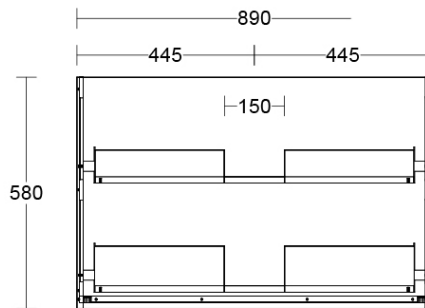

Installation Instructions

* Wall Mounted
 * Some Cabinet/basin configurations may limit tap hole positioning

Technical Specification

*Please visit argentaust.com.au/warranty to view the full warranty

Note: All dimensions are in millimetres and are subject to normal manufacturing variations. Always use the physical product measurements for cut-outs and rough-ins as the technical details shown may differ from the actual product. Use acetic cured silicone sealant. Do not use epoxy type adhesives. Clean with damp cloth. Do not use abrasive cleaners, liquids or pastes.