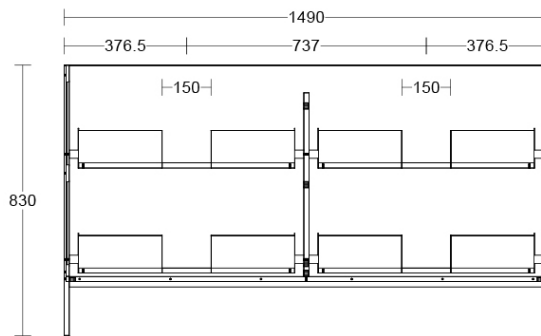

Installation Instructions

- * Floor Mounted
- * Some Cabinet/basin configurations may limit tap hole positioning

*Please visit argentaust.com.au/warranty to view the full warranty

Note: All dimensions are in millimetres and are subject to normal manufacturing variations. Always use the physical product measurements for cut-outs and rough-ins as the technical details shown may differ from the actual product. Use acetic cured silicone sealant. Do not use epoxy type adhesives. Clean with damp cloth. Do not use abrasive cleaners, liquids or pastes.