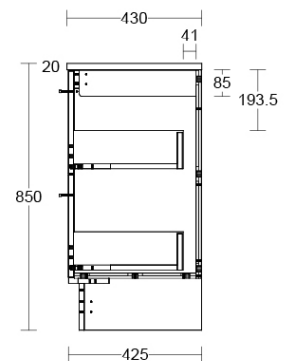

Installation Instructions

- * Floor Mounted
- * Some Cabinet/basin configurations may limit tap hole positioning

*Please visit argentaust.com.au/warranty to view the full warranty

Note: All dimensions are in millimetres and are subject to normal manufacturing variations. Always use the physical product measurements for cut-outs and rough-ins as the technical details shown may differ from the actual product. Use acetic cured silicone sealant. Do not use epoxy type adhesives. Clean with damp cloth. Do not use abrasive cleaners, liquids or pastes.