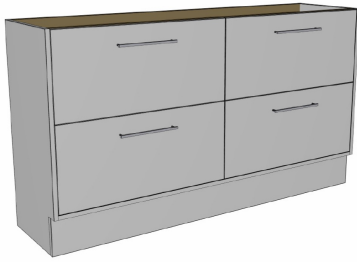

Luxus Slim 1500 Floor Cabinet

suit Countertop Basin, 4 Drawer

Product Image

Product Details

Code: LUCD1500NSF4XX
Brand: Argent
Range: Luxus
Warranty: 10 Years*

Additional Features

Technical Specification

Required Product

Wall Mounted Tapware recommended for Slim Cabinets

Recommended Products

Villeroy & Boch, Bette, Argent Counter Top/Vessel/Drop In Basin Not included

Additional Notes

- Australian Made
- Soft Close Drawers
- Multiple cabinet colour choices
- Multiple solid top colour choices
- Gold Interior Package
- 4 drawer