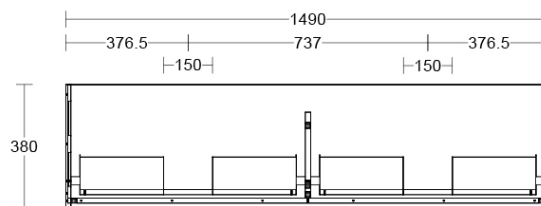

Installation Instructions

* Wall Mounted
 * Some Cabinet/basin configurations may limit tap hole positioning

*Please visit argentaust.com.au/warranty to view the full warranty

Note: All dimensions are in millimetres and are subject to normal manufacturing variations. Always use the physical product measurements for cut-outs and rough-ins as the technical details shown may differ from the actual product. Use acetic cured silicone sealant. Do not use epoxy type adhesives. Clean with damp cloth. Do not use abrasive cleaners, liquids or pastes.