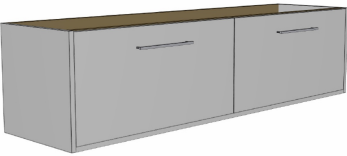

Luxus Slim 1500 Wall Cabinet

suit Countertop Basin, 2 Drawer

Product Image

Product Details

Code: LUCD1500NSW2XX
Brand: Argent
Range: Luxus
Warranty: 10 Years*

Additional Features

Technical Specification

Required Product

Wall Mounted Tapware recommended for Slim Cabinets

Recommended Products

Villeroy & Boch, Bette, Argent Counter Top/Vessel/Drop In Basin Not included

Additional Notes

- Australian Made
- Soft Close Drawers
- Multiple cabinet colour choices
- Multiple solid top colour choices
- Gold Interior Package
- 2 drawer