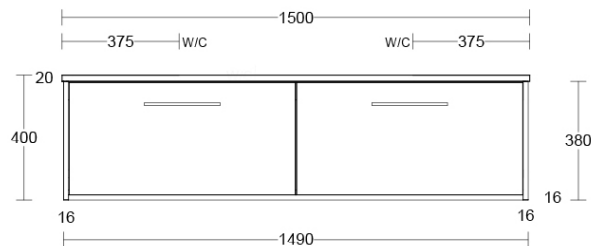

Wall Mounted Tapware recommended for Slim Cabinets

Recommended Products

Villeroy & Boch, Bette, Argent Counter Top/Vessel/Drop In Basin Not included

Additional Notes

- Australian Made
- Soft Close Drawers
- Multiple cabinet colour choices
- Multiple solid top colour choices
- Gold Interior Package
- 2 drawer

Installation Instructions

* Wall Mounted
 * Some Cabinet/basin configurations may limit tap hole positioning

*Please visit argentaust.com.au/warranty to view the full warranty

Note: All dimensions are in millimetres and are subject to normal manufacturing variations. Always use the physical product measurements for cut-outs and rough-ins as the technical details shown may differ from the actual product. Use acetic cured silicone sealant. Do not use epoxy type adhesives. Clean with damp cloth. Do not use abrasive cleaners, liquids or pastes.