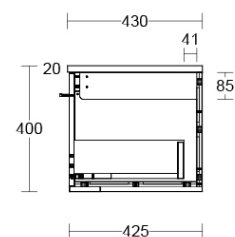

Installation Instructions

* Wall Mounted
 * Some Cabinet/basin configurations may limit tap hole positioning

*Please visit argentaust.com.au/warranty to view the full warranty

Note: All dimensions are in millimetres and are subject to normal manufacturing variations. Always use the physical product measurements for cut-outs and rough-ins as the technical details shown may differ from the actual product. Use acetic cured silicone sealant. Do not use epoxy type adhesives. Clean with damp cloth. Do not use abrasive cleaners, liquids or pastes.