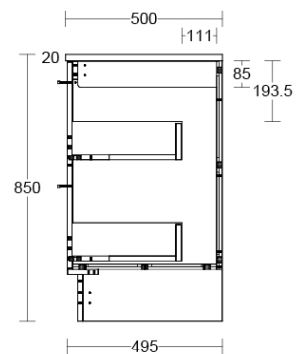

Installation Instructions

- * Floor Mounted
- * Some Cabinet/basin configurations may limit tap hole positioning

*Please visit argentaust.com.au/warranty to view the full warranty

Note: All dimensions are in millimetres and are subject to normal manufacturing variations. Always use the physical product measurements for cut-outs and rough-ins as the technical details shown may differ from the actual product. Use acetic cured silicone sealant. Do not use epoxy type adhesives. Clean with damp cloth. Do not use abrasive cleaners, liquids or pastes.