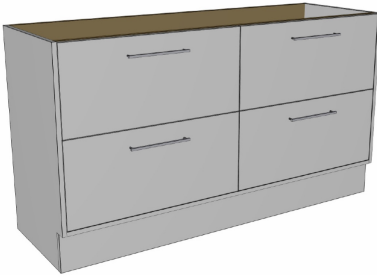

Luxus 1500 Floor Cabinet

suit Countertop Basin, 4 Drawer

Product Image

Product Details

Code: LUCD1500SF4XX
Brand: Argent
Range: Luxus
Warranty: 10 Years*

Additional Features

Technical Specification

Required Product

Recommended Products

Villeroy & Boch, Bette, Argent
 Counter Top/Vessel/Drop In Basin
 Not included

Additional Notes

- Australian Made
- Soft Close Drawers
- Multiple cabinet colour choices
- Multiple solid top colour choices
- Gold Interior Package
- 4 drawer