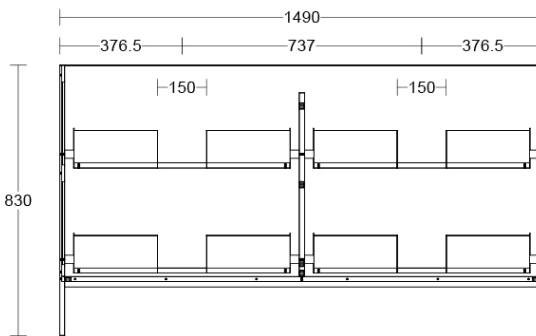

Installation Instructions

- * Floor Mounted
- * Some Cabinet/basin configurations may limit tap hole positioning

*Please visit argentaust.com.au/warranty to view the full warranty

Note: All dimensions are in millimetres and are subject to normal manufacturing variations. Always use the physical product measurements for cut-outs and rough-ins as the technical details shown may differ from the actual product. Use acetic cured silicone sealant. Do not use epoxy type adhesives. Clean with damp cloth. Do not use abrasive cleaners, liquids or pastes.