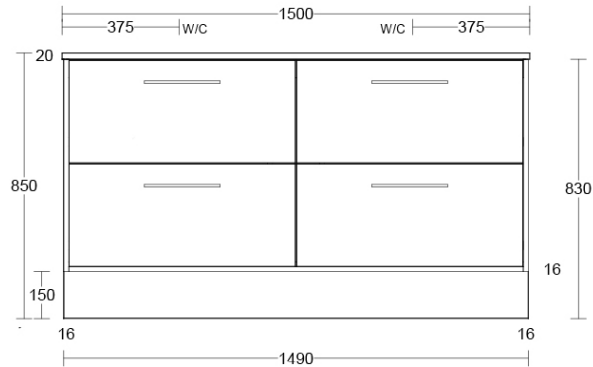

Installation Instructions

- * Floor Mounted
- * Some Cabinet/basin configurations may limit tap hole positioning

*Please visit argentaust.com.au/warranty to view the full warranty

Note: All dimensions are in millimetres and are subject to normal manufacturing variations. Always use the physical product measurements for cut-outs and rough-ins as the technical details shown may differ from the actual product. Use acetic cured silicone sealant. Do not use epoxy type adhesives. Clean with damp cloth. Do not use abrasive cleaners, liquids or pastes.