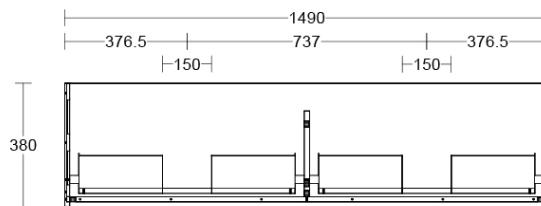

Installation Instructions

* Wall Mounted
 * Some Cabinet/basin configurations may limit tap hole positioning

*Please visit argentaust.com.au/warranty to view the full warranty

Note: All dimensions are in millimetres and are subject to normal manufacturing variations. Always use the physical product measurements for cut-outs and rough-ins as the technical details shown may differ from the actual product. Use acetic cured silicone sealant. Do not use epoxy type adhesives. Clean with damp cloth. Do not use abrasive cleaners, liquids or pastes.