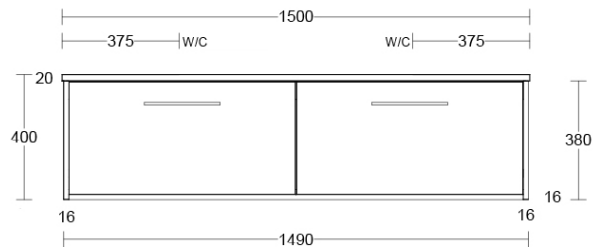

Installation Instructions

* Wall Mounted
 * Some Cabinet/basin configurations may limit tap hole positioning

*Please visit argentaust.com.au/warranty to view the full warranty

Note: All dimensions are in millimetres and are subject to normal manufacturing variations. Always use the physical product measurements for cut-outs and rough-ins as the technical details shown may differ from the actual product. Use acetic cured silicone sealant. Do not use epoxy type adhesives. Clean with damp cloth. Do not use abrasive cleaners, liquids or pastes.