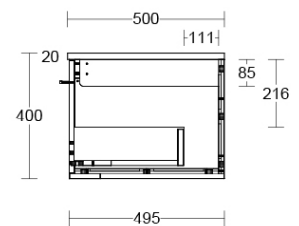

Installation Instructions

* Wall Mounted
 * Some Cabinet/basin configurations may limit tap hole positioning

*Please visit argentaust.com.au/warranty to view the full warranty

Note: All dimensions are in millimetres and are subject to normal manufacturing variations. Always use the physical product measurements for cut-outs and rough-ins as the technical details shown may differ from the actual product. Use acetic cured silicone sealant. Do not use epoxy type adhesives. Clean with damp cloth. Do not use abrasive cleaners, liquids or pastes.