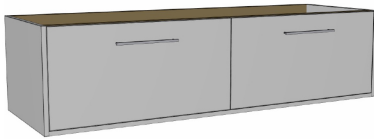

Luxus 1500 Wall Cabinet

suit Countertop Basin, 2 Drawer

Product Image

Product Details

Code: LUCD1500SW2XX
Brand: Argent
Range: Luxus
Warranty: 10 Years*

Additional Features

Technical Specification

Required Product

Recommended Products

Villeroy & Boch, Bette, Argent
 Counter Top/Vessel/Drop In Basin
 Not included

Additional Notes

- Australian Made
- Soft Close Drawers
- Multiple cabinet colour choices
- Multiple solid top colour choices
- Gold Interior Package
- 2 drawer