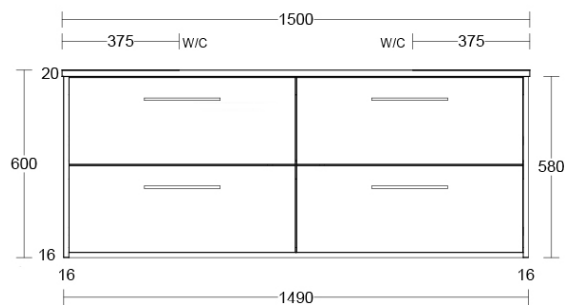

Installation Instructions

- * Wall Mounted
- * Some Cabinet/basin configurations may limit tap hole positioning

Technical Specification

*Please visit argentaust.com.au/warranty to view the full warranty

Note: All dimensions are in millimetres and are subject to normal manufacturing variations. Always use the physical product measurements for cut-outs and rough-ins as the technical details shown may differ from the actual product. Use acetic cured silicone sealant. Do not use epoxy type adhesives. Clean with damp cloth. Do not use abrasive cleaners, liquids or pastes.