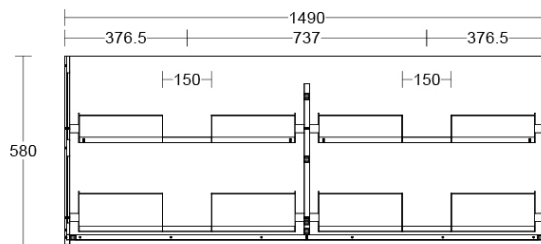

Installation Instructions

- * Wall Mounted
- * Some Cabinet/basin configurations may limit tap hole positioning

Technical Specification

*Please visit argentaust.com.au/warranty to view the full warranty

Note: All dimensions are in millimetres and are subject to normal manufacturing variations. Always use the physical product measurements for cut-outs and rough-ins as the technical details shown may differ from the actual product. Use acetic cured silicone sealant. Do not use epoxy type adhesives. Clean with damp cloth. Do not use abrasive cleaners, liquids or pastes.