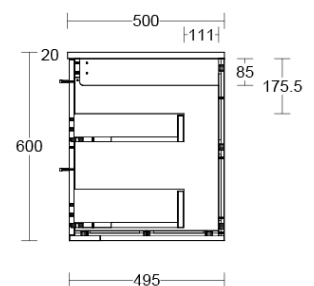

Installation Instructions

- * Wall Mounted
- * Some Cabinet/basin configurations may limit tap hole positioning

Technical Specification

*Please visit argentaust.com.au/warranty to view the full warranty

Note: All dimensions are in millimetres and are subject to normal manufacturing variations. Always use the physical product measurements for cut-outs and rough-ins as the technical details shown may differ from the actual product. Use acetic cured silicone sealant. Do not use epoxy type adhesives. Clean with damp cloth. Do not use abrasive cleaners, liquids or pastes.