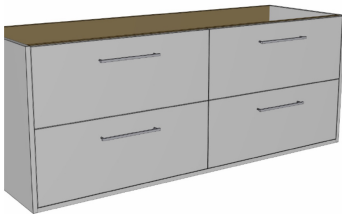

Luxus 1500 Wall Cabinet

suit Countertop Basin, 4 Drawer

Product Image

Product Details

Code: LUCD1500SW4XX
Brand: Argent
Range: Luxus
Warranty: 10 Years*

Additional Features

Required Product

Recommended Products

Villeroy & Boch, Bette, Argent
 Counter Top/Vessel/Drop In Basin
 Not included

Additional Notes

- Australian Made
- Soft Close Drawers
- Multiple cabinet colour choices
- Multiple solid top colour choices
- Gold Interior Package
- 4 drawer