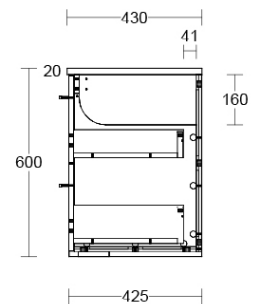

Installation Instructions

- Wall Mounted
- Some Cabinet/basin configurations may limit tap hole positioning

*Please visit argentaust.com.au/warranty to view the full warranty

Note: All dimensions are in millimetres and are subject to normal manufacturing variations. Always use the physical product measurements for cut-outs and rough-ins as the technical details shown may differ from the actual product. Use acetic cured silicone sealant. Do not use epoxy type adhesives. Clean with damp cloth. Do not use abrasive cleaners, liquids or pastes.