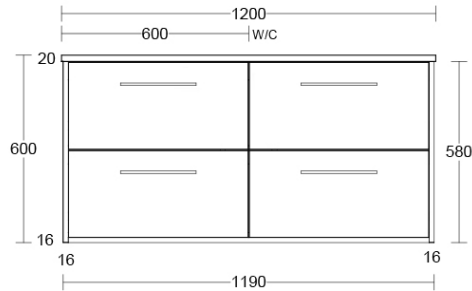

Installation Instructions

- Wall Mounted
- Some Cabinet/basin configurations may limit tap hole positioning

*Please visit argentaust.com.au/warranty to view the full warranty

Note: All dimensions are in millimetres and are subject to normal manufacturing variations. Always use the physical product measurements for cut-outs and rough-ins as the technical details shown may differ from the actual product. Use acetic cured silicone sealant. Do not use epoxy type adhesives. Clean with damp cloth. Do not use abrasive cleaners, liquids or pastes.