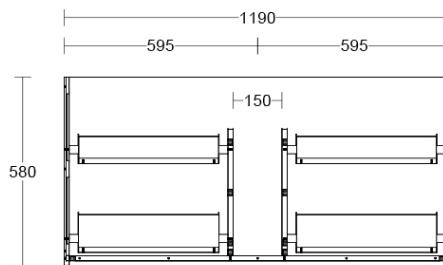

Installation Instructions

- Wall Mounted
- Some Cabinet/basin configurations may limit tap hole positioning

*Please visit argentaust.com.au/warranty to view the full warranty

Note: All dimensions are in millimetres and are subject to normal manufacturing variations. Always use the physical product measurements for cut-outs and rough-ins as the technical details shown may differ from the actual product. Use acetic cured silicone sealant. Do not use epoxy type adhesives. Clean with damp cloth. Do not use abrasive cleaners, liquids or pastes.