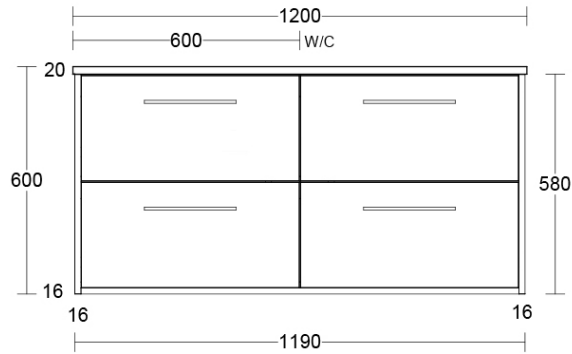

Installation Instructions

* Wall Mounted
* Some Cabinet/basin configurations may limit tap hole positioning

*Please visit argentaust.com.au/warranty to view the full warranty

Note: All dimensions are in millimetres and are subject to normal manufacturing variations. Always use the physical product measurements for cut-outs and rough-ins as the technical details shown may differ from the actual product. Use acetic cured silicone sealant. Do not use epoxy type adhesives. Clean with damp cloth. Do not use abrasive cleaners, liquids or pastes.