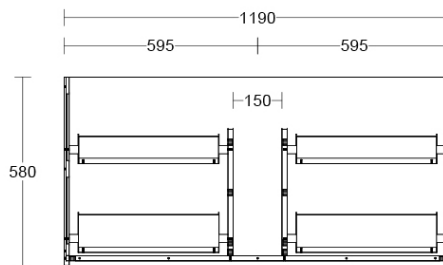

Installation Instructions

* Wall Mounted
* Some Cabinet/basin configurations may limit tap hole positioning

*Please visit argentaust.com.au/warranty to view the full warranty

Note: All dimensions are in millimetres and are subject to normal manufacturing variations. Always use the physical product measurements for cut-outs and rough-ins as the technical details shown may differ from the actual product. Use acetic cured silicone sealant. Do not use epoxy type adhesives. Clean with damp cloth. Do not use abrasive cleaners, liquids or pastes.