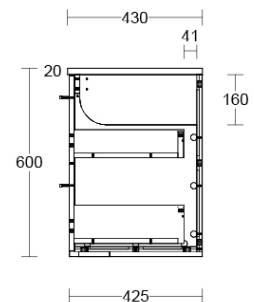

Installation Instructions

- * Wall Mounted
- * Some Cabinet/basin configurations may limit tap hole positioning

*Please visit argentaust.com.au/warranty to view the full warranty

Note: All dimensions are in millimetres and are subject to normal manufacturing variations. Always use the physical product measurements for cut-outs and rough-ins as the technical details shown may differ from the actual product. Use acetic cured silicone sealant. Do not use epoxy type adhesives. Clean with damp cloth. Do not use abrasive cleaners, liquids or pastes.