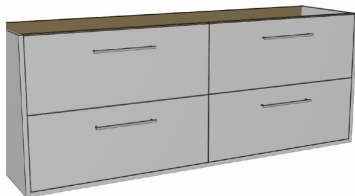

Luxus Slim 1500 Wall Cabinet

suit Undercounter Basin, 4 Drawer

Product Image

Product Details

Code: LUU1500NSW4XX
Brand: Argent
Range: Luxus
Warranty: 10 Years*

Additional Features

Technical Specification

Required Product

Wall Mounted Tapware recommended for Slim Cabinets

Recommended Products

Villeroy & Boch, Bette, Argent Under Counter Basin Not Included

Additional Notes

- Australian Made
- Soft Close Drawers
- Multiple cabinet colour choices
- Multiple solid top colour choices
- Gold Interior Package
- 4 drawer