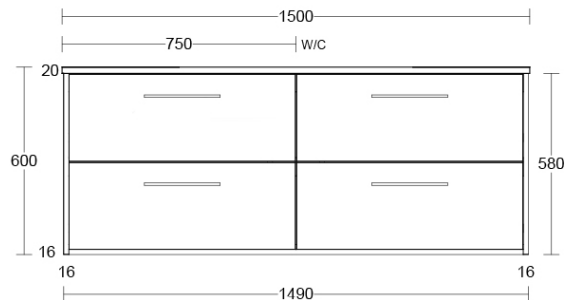

Wall Mounted Tapware recommended for Slim Cabinets

Recommended Products

Villeroy & Boch, Bette, Argent Under Counter Basin Not Included

Additional Notes

- Australian Made
- Soft Close Drawers
- Multiple cabinet colour choices
- Multiple solid top colour choices
- Gold Interior Package
- 4 drawer

Installation Instructions

- * Wall Mounted
- * Some Cabinet/basin configurations may limit tap hole positioning

*Please visit argentaust.com.au/warranty to view the full warranty

Note: All dimensions are in millimetres and are subject to normal manufacturing variations. Always use the physical product measurements for cut-outs and rough-ins as the technical details shown may differ from the actual product. Use acetic cured silicone sealant. Do not use epoxy type adhesives. Clean with damp cloth. Do not use abrasive cleaners, liquids or pastes.