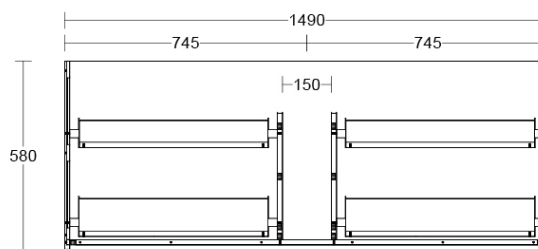

Installation Instructions

- * Wall Mounted
- * Some Cabinet/basin configurations may limit tap hole positioning

*Please visit argentaust.com.au/warranty to view the full warranty

Note: All dimensions are in millimetres and are subject to normal manufacturing variations. Always use the physical product measurements for cut-outs and rough-ins as the technical details shown may differ from the actual product. Use acetic cured silicone sealant. Do not use epoxy type adhesives. Clean with damp cloth. Do not use abrasive cleaners, liquids or pastes.