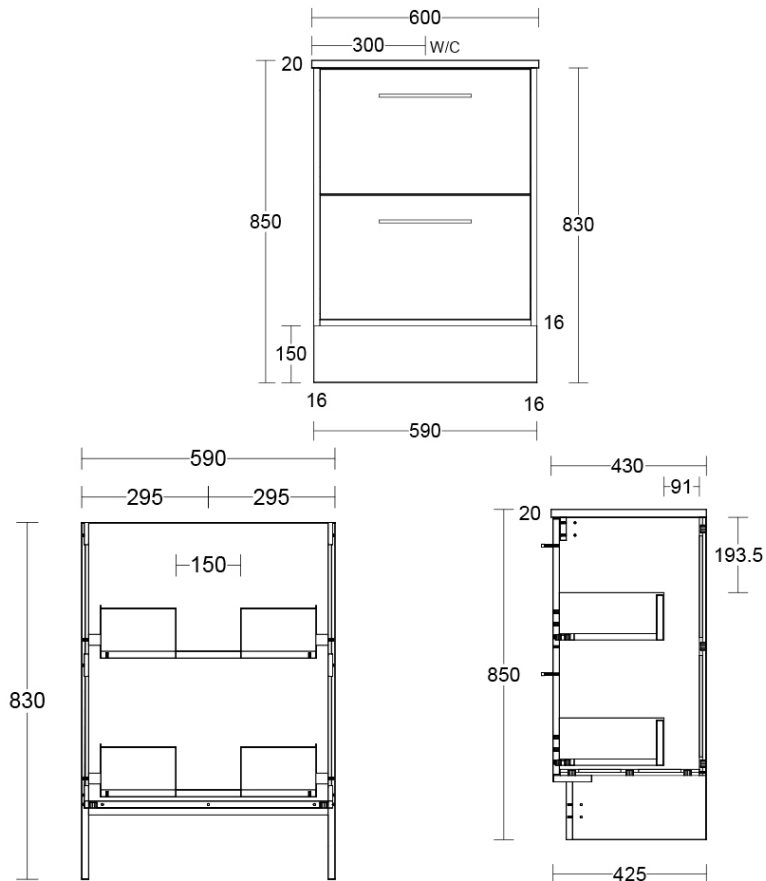

Installation Instructions

- Floor Mounted
- Some Cabinet/basin configurations may limit tap hole positioning

*Please visit argentaust.com.au/warranty to view the full warranty

Note: All dimensions are in millimetres and are subject to normal manufacturing variations. Always use the physical product measurements for cut-outs and rough-ins as the technical details shown may differ from the actual product. Use acetic cured silicone sealant. Do not use epoxy type adhesives. Clean with damp cloth. Do not use abrasive cleaners, liquids or pastes.