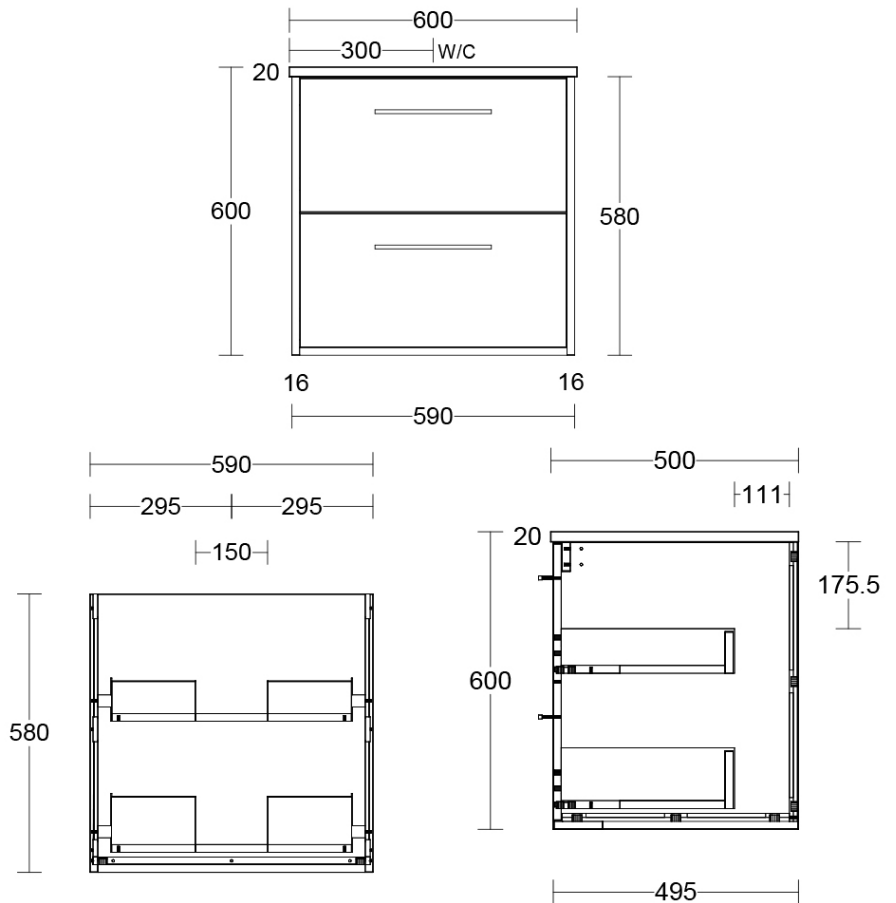

Installation Instructions

- * Wall Mounted
- * Some Cabinet/basin configurations may limit tap hole positioning

Technical Specification

*Please visit argentaust.com.au/warranty to view the full warranty

Note: All dimensions are in millimetres and are subject to normal manufacturing variations. Always use the physical product measurements for cut-outs and rough-ins as the technical details shown may differ from the actual product. Use acetic cured silicone sealant. Do not use epoxy type adhesives. Clean with damp cloth. Do not use abrasive cleaners, liquids or pastes.