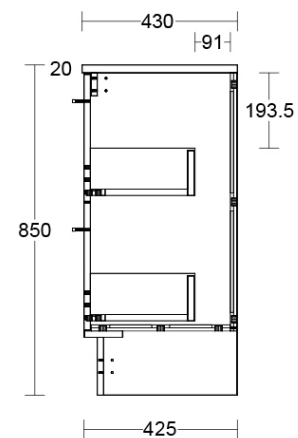

- \* Floor Mounted
- \* Some Cabinet/basin configurations may limit tap hole positioning

\*Please visit [argentaust.com.au/warranty](http://argentaust.com.au/warranty) to view the full warranty

*Note: All dimensions are in millimetres and are subject to normal manufacturing variations. Always use the physical product measurements for cut-outs and rough-ins as the technical details shown may differ from the actual product. Use acetic cured silicone sealant. Do not use epoxy type adhesives. Clean with damp cloth. Do not use abrasive cleaners, liquids or pastes.*