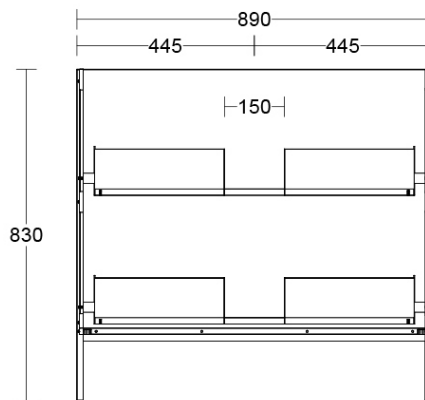

Installation Instructions

- Floor Mounted
- Some Cabinet/basin configurations may limit tap hole positioning

*Please visit argentaust.com.au/warranty to view the full warranty

Note: All dimensions are in millimetres and are subject to normal manufacturing variations. Always use the physical product measurements for cut-outs and rough-ins as the technical details shown may differ from the actual product. Use acetic cured silicone sealant. Do not use epoxy type adhesives. Clean with damp cloth. Do not use abrasive cleaners, liquids or pastes.