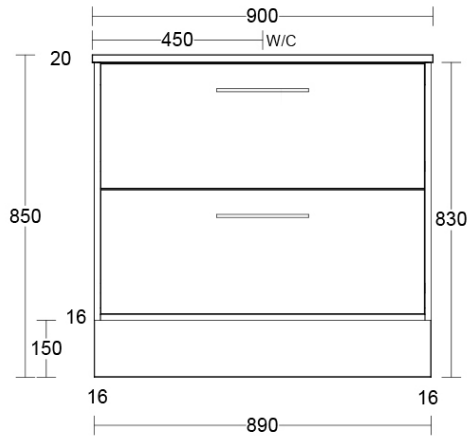

# Luxus Slim 900 Floor Cabinet

suit Undercounter Basin, 2 Drawer

**Product Image**

**Product Details**

**Code:** LUU900NSF2XX  
**Brand:** Argent  
**Range:** Luxus  
**Warranty:** 10 Years\*

**Additional Features**

**Technical Specification**

**Required Product**

Wall Mounted Tapware recommended for Slim Cabinets

**Recommended Products**

Villeroy & Boch, Bette, Argent Under Counter Basin Not Included

**Additional Notes**

- \* Floor Mounted
- \* Some Cabinet/basin configurations may limit tap hole positioning

\*Please visit [argentaust.com.au/warranty](http://argentaust.com.au/warranty) to view the full warranty

*Note: All dimensions are in millimetres and are subject to normal manufacturing variations. Always use the physical product measurements for cut-outs and rough-ins as the technical details shown may differ from the actual product. Use acetic cured silicone sealant. Do not use epoxy type adhesives. Clean with damp cloth. Do not use abrasive cleaners, liquids or pastes.*