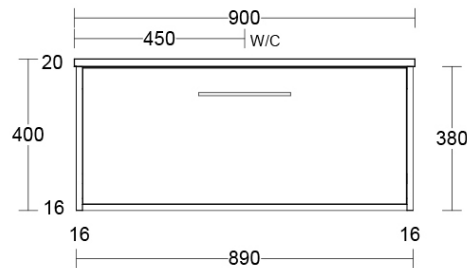

Recommended Products

Villeroy & Boch, Bette, Argent Under Counter Basin Not Included

Additional Notes

- Australian Made
- Soft Close Drawers
- Multiple cabinet colour choices
- Multiple Top Options
- 20mm SilkSurface Standard
- Caesarstone Optional Extra
- Gold Inclusions
- 1 drawer

Installation Instructions

- * Wall Mounted
- * Some Cabinet/basin configurations may limit tap hole positioning

Technical Specification

*Please visit argentaust.com.au/warranty to view the full warranty

Note: All dimensions are in millimetres and are subject to normal manufacturing variations. Always use the physical product measurements for cut-outs and rough-ins as the technical details shown may differ from the actual product. Use acetic cured silicone sealant. Do not use epoxy type adhesives. Clean with damp cloth. Do not use abrasive cleaners, liquids or pastes.