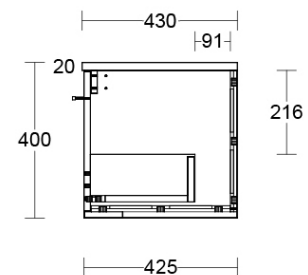

Installation Instructions

- * Wall Mounted
- * Some Cabinet/basin configurations may limit tap hole positioning

Technical Specification

*Please visit argentaust.com.au/warranty to view the full warranty

Note: All dimensions are in millimetres and are subject to normal manufacturing variations. Always use the physical product measurements for cut-outs and rough-ins as the technical details shown may differ from the actual product. Use acetic cured silicone sealant. Do not use epoxy type adhesives. Clean with damp cloth. Do not use abrasive cleaners, liquids or pastes.