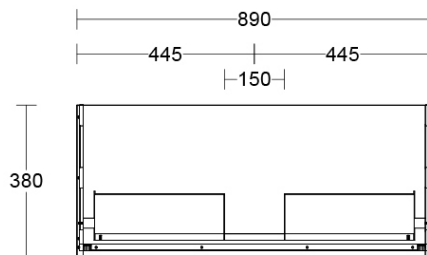

Installation Instructions

- * Wall Mounted
- * Some Cabinet/basin configurations may limit tap hole positioning

Technical Specification

*Please visit argentaust.com.au/warranty to view the full warranty

Note: All dimensions are in millimetres and are subject to normal manufacturing variations. Always use the physical product measurements for cut-outs and rough-ins as the technical details shown may differ from the actual product. Use acetic cured silicone sealant. Do not use epoxy type adhesives. Clean with damp cloth. Do not use abrasive cleaners, liquids or pastes.