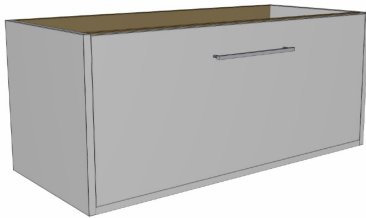

Luxus Slim 900 Wall Cabinet

suit Undercounter Basin, 1 Drawer

Product Image

Product Details

Code:	LUU900NSW1XX
Brand:	Argent
Range:	Luxus
Warranty:	10 Years*

Additional Features

Required Product

Wall Mounted Tapware recommended for Slim Cabinets

Recommended Products

Villeroy & Boch, Bette, Argent Under Counter Basin Not Included

Additional Notes

- Australian Made
- Soft Close Drawers
- Multiple cabinet colour choices
- Multiple Top Options
- 20mm SilkSurface Standard
- Caesarstone Optional Extra
- Gold Inclusions
- 1 drawer