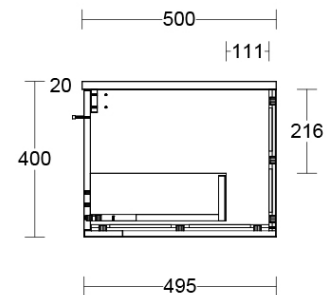

Installation Instructions

* Wall Mounted
 * Some Cabinet/basin configurations may limit tap hole positioning

*Please visit argentaust.com.au/warranty to view the full warranty

Note: All dimensions are in millimetres and are subject to normal manufacturing variations. Always use the physical product measurements for cut-outs and rough-ins as the technical details shown may differ from the actual product. Use acetic cured silicone sealant. Do not use epoxy type adhesives. Clean with damp cloth. Do not use abrasive cleaners, liquids or pastes.