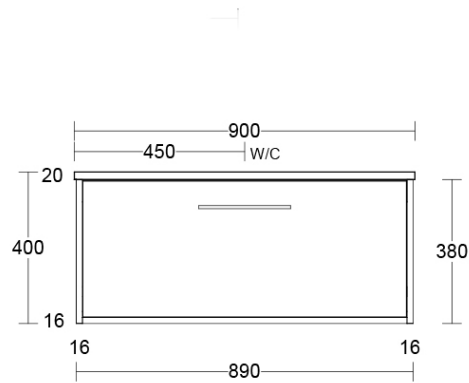

Installation Instructions

* Wall Mounted
 * Some Cabinet/basin configurations may limit tap hole positioning

*Please visit argentaust.com.au/warranty to view the full warranty

Note: All dimensions are in millimetres and are subject to normal manufacturing variations. Always use the physical product measurements for cut-outs and rough-ins as the technical details shown may differ from the actual product. Use acetic cured silicone sealant. Do not use epoxy type adhesives. Clean with damp cloth. Do not use abrasive cleaners, liquids or pastes.