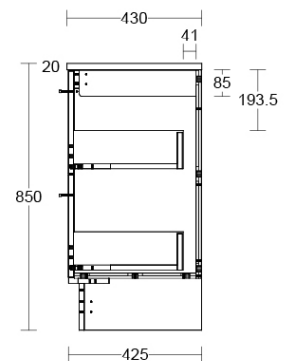

\*Please visit [argentaust.com.au/warranty](http://argentaust.com.au/warranty) to view the full warranty

Note: All dimensions are in millimetres and are subject to normal manufacturing variations. Always use the physical product measurements for cut-outs and rough-ins as the technical details shown may differ from the actual product. Use acetic cured silicone sealant. Do not use epoxy type adhesives. Clean with damp cloth. Do not use abrasive cleaners, liquids or pastes.