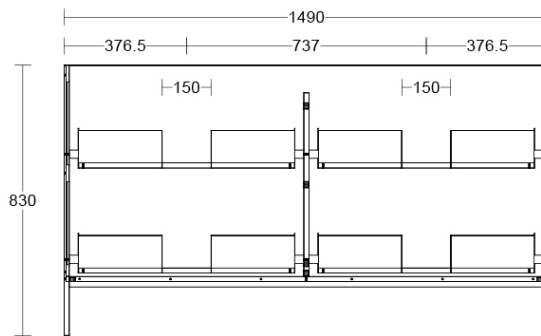

\*Please visit [argentaust.com.au/warranty](http://argentaust.com.au/warranty) to view the full warranty

Note: All dimensions are in millimetres and are subject to normal manufacturing variations. Always use the physical product measurements for cut-outs and rough-ins as the technical details shown may differ from the actual product. Use acetic cured silicone sealant. Do not use epoxy type adhesives. Clean with damp cloth. Do not use abrasive cleaners, liquids or pastes.