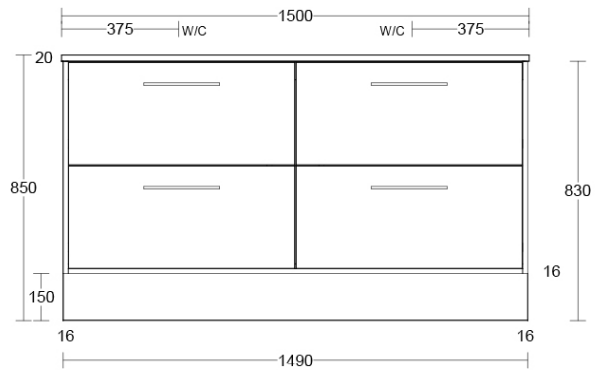

Installation Instructions

- Floor Mounted
- Some Cabinet/basin configurations may limit tap hole positioning

*Please visit argentaust.com.au/warranty to view the full warranty

Note: All dimensions are in millimetres and are subject to normal manufacturing variations. Always use the physical product measurements for cut-outs and rough-ins as the technical details shown may differ from the actual product. Use acetic cured silicone sealant. Do not use epoxy type adhesives. Clean with damp cloth. Do not use abrasive cleaners, liquids or pastes.