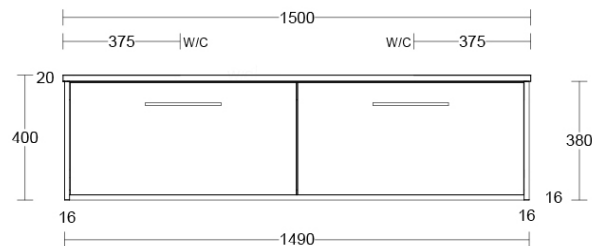

Installation Instructions

- * Wall Mounted
- * Some Cabinet/basin configurations may limit tap hole positioning

Technical Specification

*Please visit argentaust.com.au/warranty to view the full warranty

Note: All dimensions are in millimetres and are subject to normal manufacturing variations. Always use the physical product measurements for cut-outs and rough-ins as the technical details shown may differ from the actual product. Use acetic cured silicone sealant. Do not use epoxy type adhesives. Clean with damp cloth. Do not use abrasive cleaners, liquids or pastes.