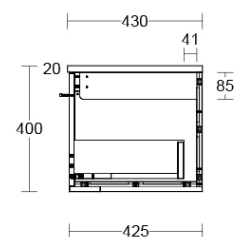

Installation Instructions

- * Wall Mounted
- * Some Cabinet/basin configurations may limit tap hole positioning

Technical Specification

*Please visit argentaust.com.au/warranty to view the full warranty

Note: All dimensions are in millimetres and are subject to normal manufacturing variations. Always use the physical product measurements for cut-outs and rough-ins as the technical details shown may differ from the actual product. Use acetic cured silicone sealant. Do not use epoxy type adhesives. Clean with damp cloth. Do not use abrasive cleaners, liquids or pastes.