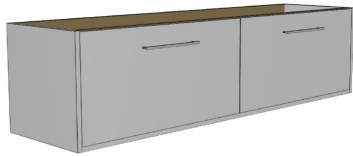

Luxus Slim 1500 Wall Cabinet

suit Undercounter Basin, 2 Drawer

Product Image

Product Details

Code:	LUUD1500NSW2XX
Brand:	Argent
Range:	Luxus
Warranty:	10 Years*

Additional Features

Required Product

Wall Mounted Tapware recommended for Slim Cabinets

Recommended Products

Villeroy & Boch, Bette, Argent Under Counter Basin Not Included

Additional Notes

- Australian Made
- Soft Close Drawers
- Multiple cabinet colour choices
- Multiple solid top colour choices
- Gold Interior Package
- 2 drawer