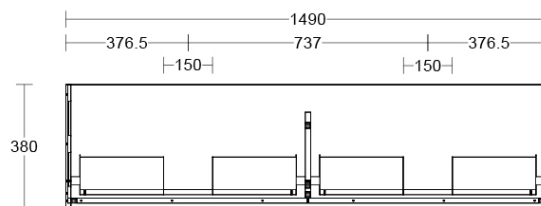

Installation Instructions

- * Wall Mounted
- * Some Cabinet/basin configurations may limit tap hole positioning

Technical Specification

*Please visit argentaust.com.au/warranty to view the full warranty

Note: All dimensions are in millimetres and are subject to normal manufacturing variations. Always use the physical product measurements for cut-outs and rough-ins as the technical details shown may differ from the actual product. Use acetic cured silicone sealant. Do not use epoxy type adhesives. Clean with damp cloth. Do not use abrasive cleaners, liquids or pastes.