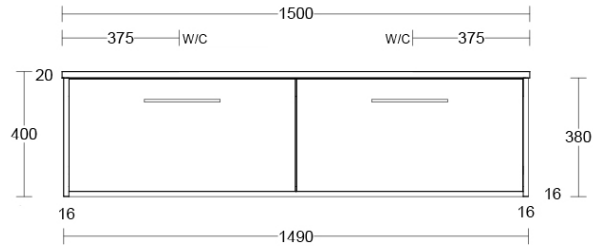

Luxus 1500 Wall Cabinet

suit Undercounter Basin, 2 Drawer

Product Image

Product Details

Code: LUUD1500SW2XX
Brand: Argent
Range: Luxus
Warranty: 10 Years*

Additional Features

Technical Specification

Required Product

Recommended Products

Villeroy & Boch, Bette, Argent Under Counter Basin Not Included

Additional Notes

- Australian Made
- Soft Close Drawers
- Multiple cabinet colour choices
- Multiple solid top colour choices
- Gold Interior Package
- 2 drawer

Installation Instructions

* Wall Mounted
* Some Cabinet/basin configurations may limit tap hole positioning

*Please visit argentaust.com.au/warranty to view the full warranty

Note: All dimensions are in millimetres and are subject to normal manufacturing variations. Always use the physical product measurements for cut-outs and rough-ins as the technical details shown may differ from the actual product. Use acetic cured silicone sealant. Do not use epoxy type adhesives. Clean with damp cloth. Do not use abrasive cleaners, liquids or pastes.