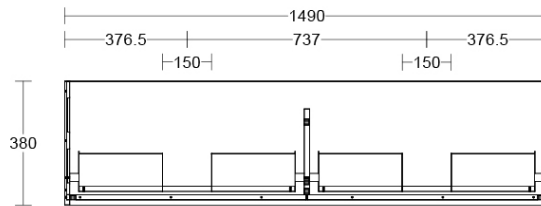

Installation Instructions

* Wall Mounted
* Some Cabinet/basin configurations may limit tap hole positioning

*Please visit argentaust.com.au/warranty to view the full warranty

Note: All dimensions are in millimetres and are subject to normal manufacturing variations. Always use the physical product measurements for cut-outs and rough-ins as the technical details shown may differ from the actual product. Use acetic cured silicone sealant. Do not use epoxy type adhesives. Clean with damp cloth. Do not use abrasive cleaners, liquids or pastes.