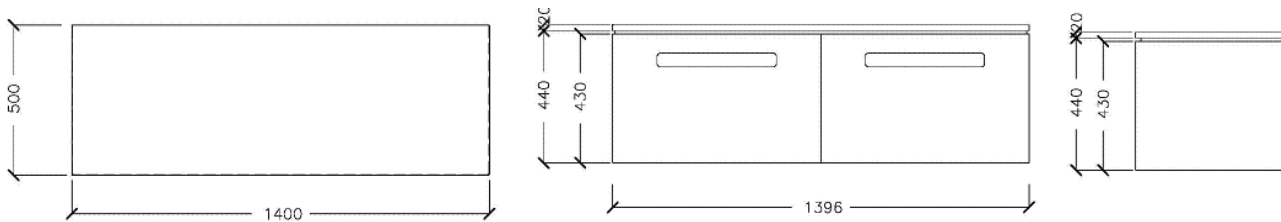

## Lucent 1400mm Single/Double Wall Hung Cabinet with Stone Top

PRODUCT NO: **UN10SW1401S1SB**, Lucent 1400mm Single Wall Hung Cabinet with stone top to suit Counter Top Basin  
 PRODUCT NO: **\*UN10SW1401S1UB**, Lucent 1400mm Single Wall Hung Cabinet with stone top to suit Under Counter Basin  
 PRODUCT NO: **UN10SW1401S1DB**, Lucent 1400mm Single Wall Hung Cabinet with stone top to suit Drop In Basin

PRODUCT NO: **UN10SW1401S2SB**, Lucent 1400mm Double Wall Hung Cabinet with stone top to suit Counter Top Basins  
 PRODUCT NO: **\*UN10SW1401S2UB**, Lucent 1400mm Double Wall Hung Cabinet with stone top to suit Under Counter Basins  
 PRODUCT NO: **UN10SW1401S2DB**, Lucent 1400mm Double Wall Hung Cabinet with stone top to suit Drop In Basins

Suits various basins – refer to [Basin Selection Table](#) in Lucent brochure  
 BASIN NOT INCLUDED – Order basin code separately  
 \*Note: Under counter basins supplied installed onto stone top