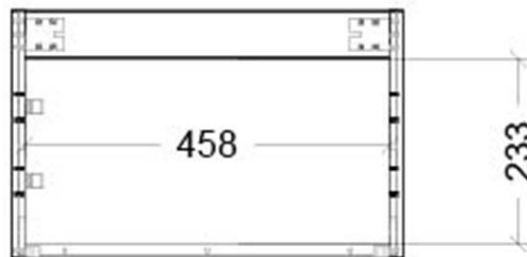

Additional Features

Technical Specification

Required Product
W5150 Mode 500 Wall Hung Basin
Sold Separately

Recommended Products
K316D Waste series for basin

Additional Notes

- Matte White Finish
- Reversible Doors

Installation Instructions
* Wall Hung Installation