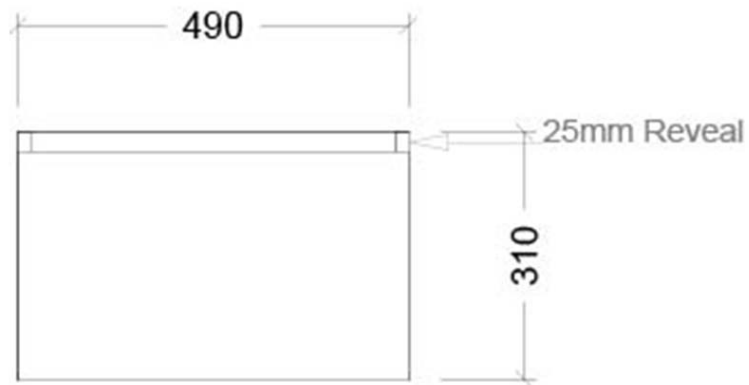

Mode 500 Wall Cabinet

Matte White

Product Image

Product Details

Code: MO20SW04MW
Brand: Argent
Range: Mode
Warranty: 5 Years*

Additional Features

Technical Specification

Required Product
 W5150 Mode 500 Wall Hung Basin
 Sold Separately

Recommended Products
 K316D Waste series for basin

Additional Notes

- Matte White Finish
- Reversible Doors

Installation Instructions
 * Wall Hung Installation

*Please visit argentaust.com.au/warranty to view the full warranty

Note: All dimensions are in millimetres and are subject to normal manufacturing variations. It is recommended to use the physical product measurements for cut-outs and rough-ins as the technical details shown may differ from the actual product. Use acetic cured silicone sealant. Do not use epoxy type adhesives. Clean with damp cloth. Do not use abrasive cleaners, liquids or pastes.