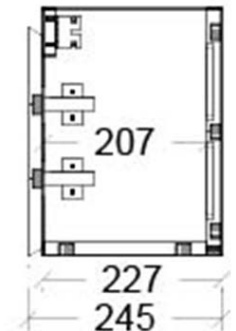

Additional Features

Technical Specification

Required Product
W5150 Mode 500 Wall Hung Basin
Sold Separately

Recommended Products
K316D Waste series for basin

Additional Notes

- Matte White Finish
- Reversible Doors

Installation Instructions
* Wall Hung Installation