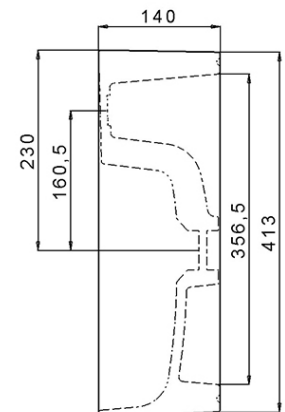

# Grace Neu 420 CT Basin

White 1 Tap Hole

**Product Image**

**Product Details**

<b>SKU:</b>	<b>NO47MUL01</b>
Brand:	Argent
Range:	Grace
Warranty:	10 Years
Product Width:	420 mm
Product Depth:	420 mm
WELS:	N/A

**Additional Features**

**Technical Specification**

**Required Product**

**Recommended Products**

Series K316-D PUW 32mm 2 Piece

**Additional Notes**

\* Thin Edge Lip Profile

*Note: All dimensions are in millimetres and are subject to normal manufacturing variations. Always use the physical product measurements for cut-outs and rough-ins as the technical details shown may differ from the actual product. Use acetic cured silicone sealant. Do not use epoxy type adhesives. Clean with damp cloth. Do not use abrasive cleaners, liquids or pastes.*