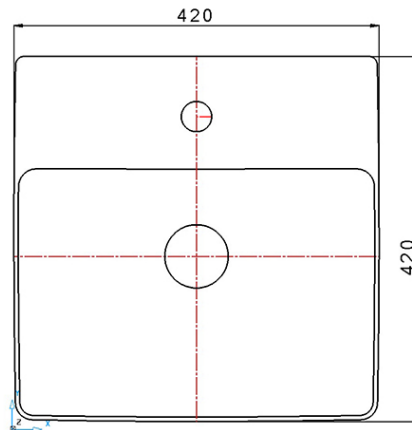

# Grace Neu 420 CT Basin

White 1 Tap Hole

**Product Image**

**Product Details**

<b>SKU:</b>	<b>NO47MUL01</b>
Brand:	Argent
Range:	Grace
Warranty:	10 Years
Product Width:	420 mm
Product Depth:	420 mm
WELS:	N/A

**Additional Features**

**Technical Specification**

**Required Product**

**Recommended Products**

Series K316-D PUW 32mm 2 Piece

**Additional Notes**

\* Thin Edge Lip Profile

*Note: All dimensions are in millimetres and are subject to normal manufacturing variations. Always use the physical product measurements for cut-outs and rough-ins as the technical details shown may differ from the actual product. Use acetic cured silicone sealant. Do not use epoxy type adhesives. Clean with damp cloth. Do not use abrasive cleaners, liquids or pastes.*