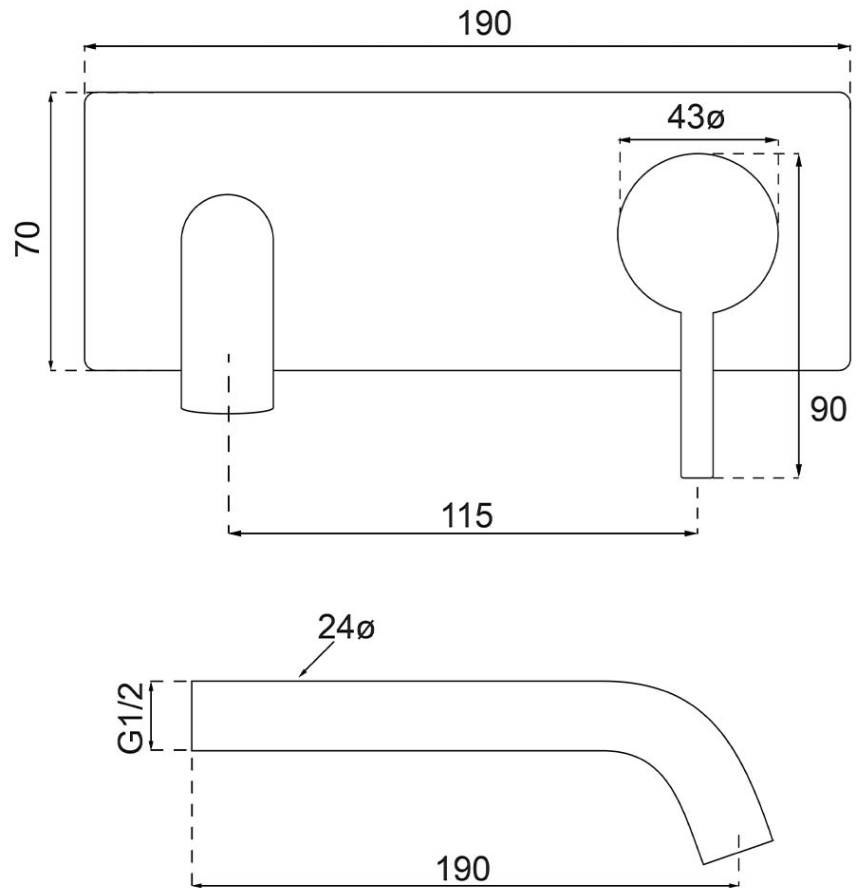

Additional Features **Technical Specification**

Required Product
ColourChoice 8733500

Recommended Products

Additional Notes

- Lead Free
- 115mm Centres
- 35mm Ceramic Cartridge
- Spout Can Be Positioned On The Left Hand Side Of The Mixer Only
- Use as a Bath Mixer By Changing To The Full Flow Aerator Provided In The Box

Installation Instructions

- NOT COMPATIBLE WITH UNIVERSAL BODY
- ONLY USE COLOURCHOICE BODY 8733500