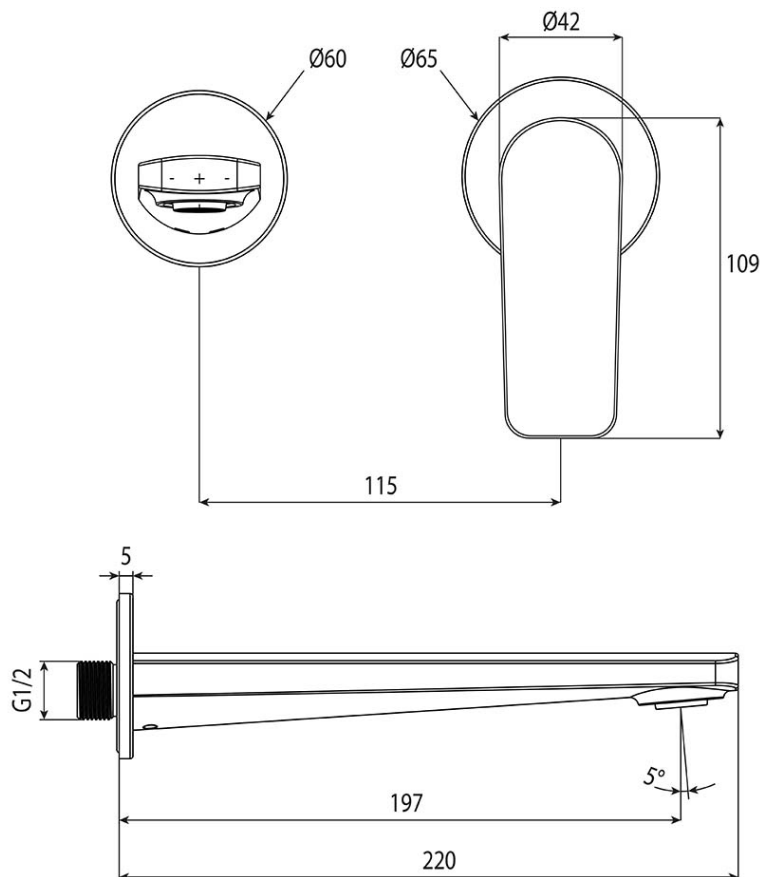

O.Novo Style Wall Mounted Basin Trim

Brushed Nickel

Product Image **Product Details**

Code: 1164580B
Brand: Villeroy & Boch
Range: O.Novo Style
Warranty: 15 Years*
WELS: 5 Star 5 LPM, Reg #: T43585

Additional Features **Technical Specification**

Required Product
 ColourChoice 8733500

Recommended Products

Additional Notes

- Lead Free
- 115mm Centres
- 35mm Ceramic Cartridge
- Spout Can Be Positioned On The Left Hand Side Of The Mixer Only
- Use as a Bath Mixer By Changing To The Full Flow Aerator Provided In The Box

Installation Instructions

* NOT COMPATIBLE WITH UNIVERSAL BODY
 * ONLY USE COLOURCHOICE BODY 8733500

*Please visit argentaust.com.au/warranty to view the full warranty

Note: All dimensions are in millimetres and are subject to normal manufacturing variations. Always use the physical product measurements for cut-outs and rough-ins as the technical details shown may differ from the actual product. Use acetic cured silicone sealant. Do not use epoxy type adhesives. Clean with damp cloth. Do not use abrasive cleaners, liquids or pastes.