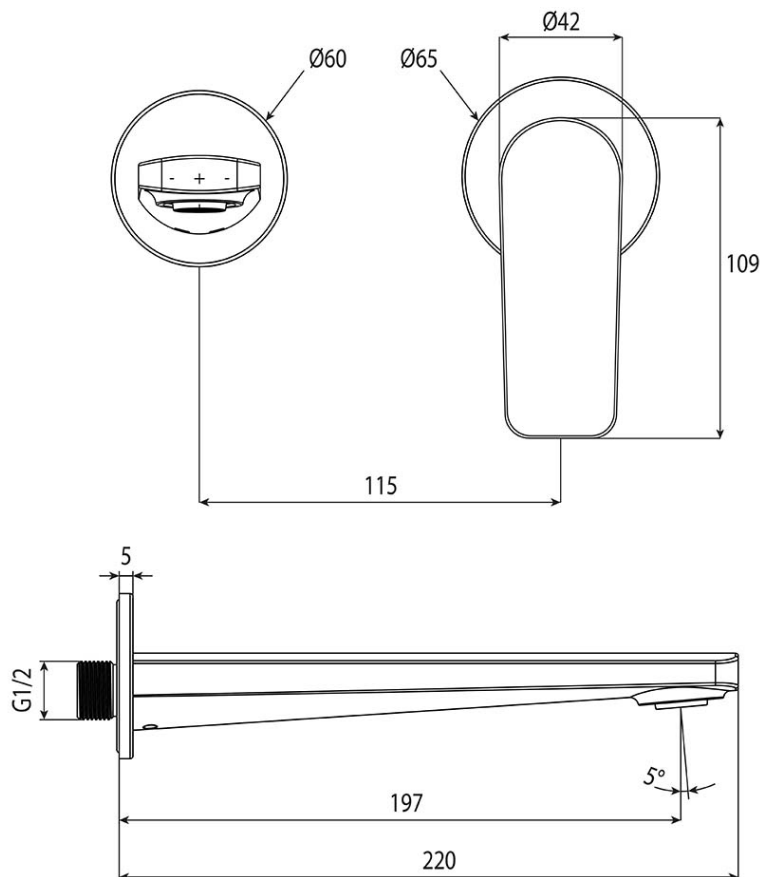

Additional Features **Technical Specification**

Required Product
ColourChoice 8733500

Recommended Products

Additional Notes

- Lead Free
- 115mm Centres
- 35mm Ceramic Cartridge
- Spout Can Be Positioned On The Left Hand Side Of The Mixer Only
- Use as a Bath Mixer By Changing To The Full Flow Aerator Provided In The Box

Installation Instructions

* NOT COMPATIBLE WITH UNIVERSAL BODY
* ONLY USE COLOURCHOICE BODY 8733500