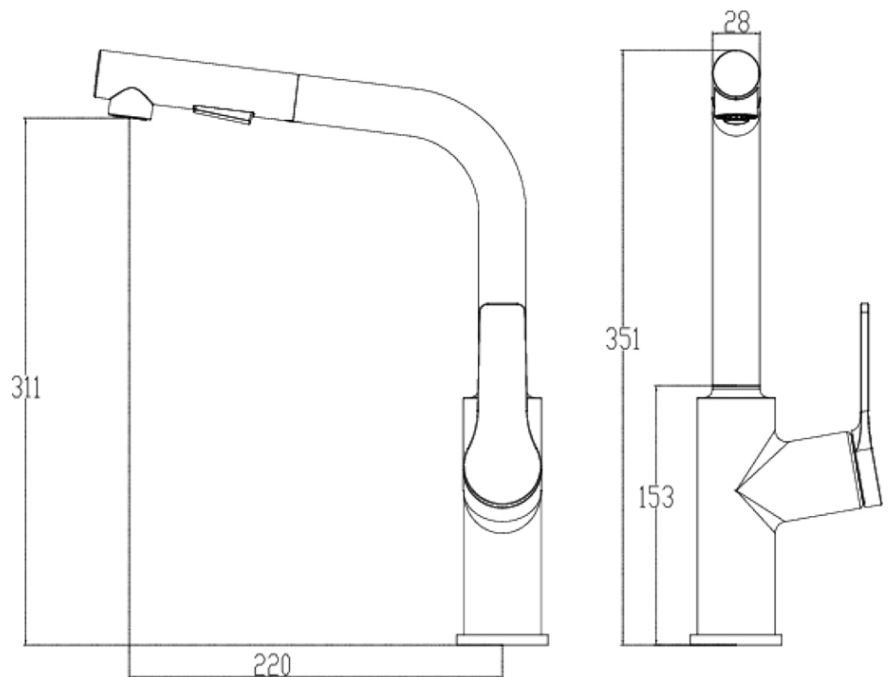

Architectura S Kitchen Mixer Pull Out Spray

Product Image

Product Details

Code: 2178861
Brand: Villeroy & Boch
Range: Architectura
Warranty: 15 Years*
WELS: 5 Star 5 LPM, Reg #: T43578

Additional Features

Required Product

Recommended Products

Additional Notes

- Lead Free
- 35mm Ceramic Cartridge
- 360 Degree Swivel Range

Technical Specification

*Please visit argentaust.com.au/warranty to view the full warranty

Note: All dimensions are in millimetres and are subject to normal manufacturing variations. Always use the physical product measurements for cut-outs and rough-ins as the technical details shown may differ from the actual product. Use acetic cured silicone sealant. Do not use epoxy type adhesives. Clean with damp cloth. Do not use abrasive cleaners, liquids or pastes.