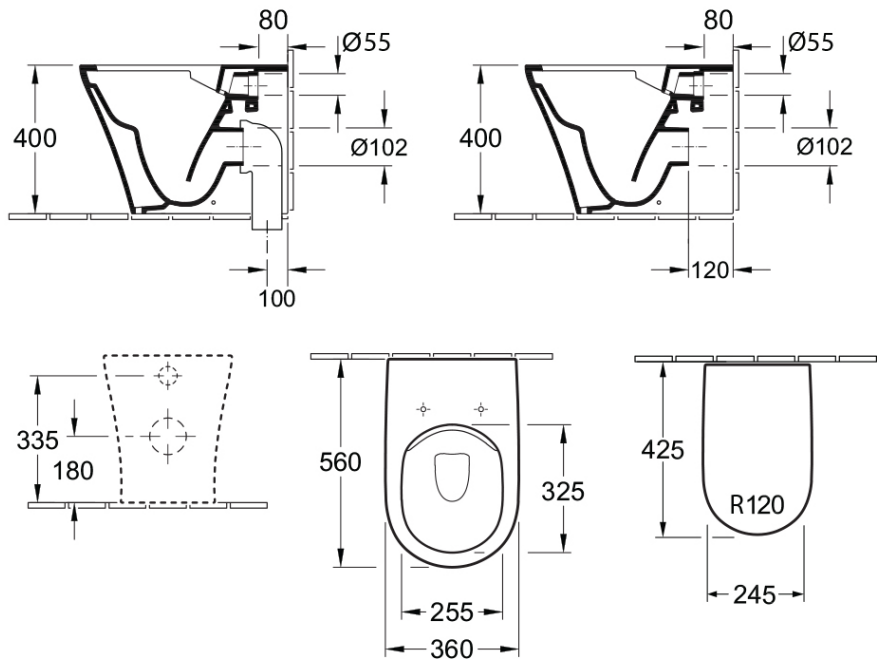

O.novo 2.0 Direct Flush Wall Faced Toilet

S & P Trap | Slim Seat

Product Image

Product Details

Code:	4624R101L4DB
Brand:	Villeroy & Boch
Range:	O.novo 2.0
Warranty:	10 Years*
Product Width:	N/A
Product Depth:	N/A
WELS:	4 Star 3.5 LPM, Reg #: L06371

Additional Features

Required Product
92249061

Recommended Products

Additional Notes

- Requires ViConnect Button

Installation Instructions

- * 92233300
- * 92233400

Technical Specification

*Please visit argentaust.com.au/warranty to view the full warranty

Note: All dimensions are in millimetres and are subject to normal manufacturing variations. Always use the physical product measurements for cut-outs and rough-ins as the technical details shown may differ from the actual product. Use acetic cured silicone sealant. Do not use epoxy type adhesives. Clean with damp cloth. Do not use abrasive cleaners, liquids or pastes.

Note: All dimensions are in millimetres and are subject to normal manufacturing variations. It is recommended to use the physical product measurements for cut-outs and rough-ins as the technical details shown may differ from the actual product. Use acetic cured silicone sealant. Do not use epoxy type adhesives. Clean with damp cloth. Do not use abrasive cleaners, liquids or pastes.