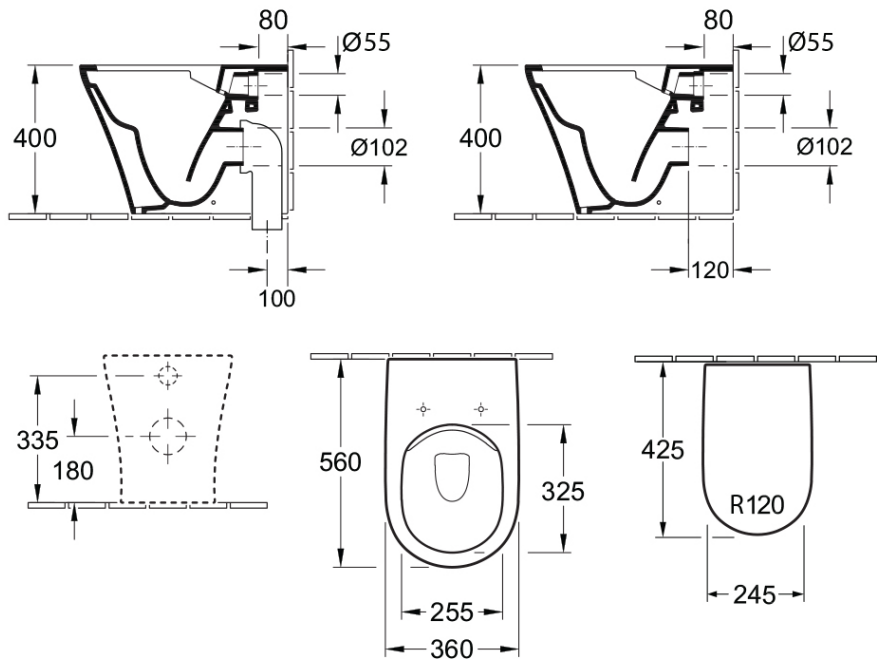

O.novo 2.0 Direct Flush Wall Faced Toilet

S & P Trap | Slim Seat

Product Image

Product Details

Code:	4624R101L4DB
Brand:	Villeroy & Boch
Range:	O.novo 2.0
Warranty:	10 Years*
Product Width:	N/A
Product Depth:	N/A
WELS:	4 Star 3.5 LPM, Reg #: L06371

*Please visit argentaust.com.au/warranty to view the full warranty

Note: All dimensions are in millimetres and are subject to normal manufacturing variations. Always use the physical product measurements for cut-outs and rough-ins as the technical details shown may differ from the actual product. Use acetic cured silicone sealant. Do not use epoxy type adhesives. Clean with damp cloth. Do not use abrasive cleaners, liquids or pastes.

Required Product
 Compatible Flush Plate, Matching Wall Faced Pan

Recommended Products
 E100, 150S, E200, E300 Flush Plate

Additional Notes

- Qwik Clic Cable Technology

Installation Instructions

* Fits into 90mm wall stud cavity.

*This specification is dependant on the pan being used

*Please visit argentaust.com.au/warranty to view the full warranty

Note: All dimensions are in millimetres and are subject to normal manufacturing variations. It is recommended to use the physical product measurements for cut-outs and rough-ins as the technical details shown may differ from the actual product. Use acetic cured silicone sealant. Do not use epoxy type adhesives. Clean with damp cloth. Do not use abrasive cleaners, liquids or pastes.