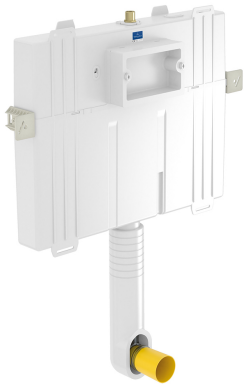

O.novo 2.0 Direct Flush Wall Faced Toilet

S & P Trap | Slim Seat

Product Image

Product Details

Code:	4624R101L4DB
Brand:	Villeroy & Boch
Range:	O.novo 2.0
Warranty:	10 Years*
Product Width:	N/A
Product Depth:	N/A
WELS:	4 Star 3.5 LPM, Reg #: L06371

ViConnect 80 Cistern

Product Image **Product Details**

Code: 92233300
Brand: Villeroy & Boch
Range: ViConnect Cisterns
Warranty: 15 Years*
WELS: 4 Star 3.3 LPM, Reg #: L07676

Additional Features **Technical Specification**

Required Product
 Compatible Flush Plate, Matching Wall Faced Pan

Recommended Products
 E100, 150S, E200, E300 Flush Plate

Additional Notes

- Qwik Clic Cable Technology

Installation Instructions

* Fits into 90mm wall stud cavity.