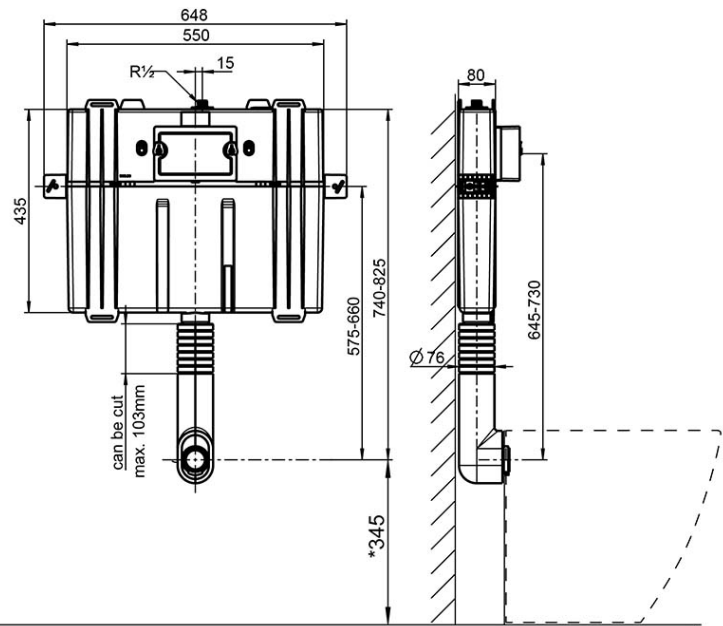

ViConnect 80 Cistern

Product Image **Product Details**

Code: 92233300
Brand: Villeroy & Boch
Range: ViConnect Cisterns
Warranty: 15 Years*
WELS: 4 Star 3.3 LPM, Reg #: L07676

Additional Features **Technical Specification**

Required Product
 Compatible Flush Plate, Matching Wall Faced Pan

Recommended Products
 E100, 150S, E200, E300 Flush Plate

Additional Notes

- Qwik Clic Cable Technology

Installation Instructions

* Fits into 90mm wall stud cavity.

*This specification is dependant on the pan being used

*Please visit argentaust.com.au/warranty to view the full warranty

Note: All dimensions are in millimetres and are subject to normal manufacturing variations. It is recommended to use the physical product measurements for cut-outs and rough-ins as the technical details shown may differ from the actual product. Use acetic cured silicone sealant. Do not use epoxy type adhesives. Clean with damp cloth. Do not use abrasive cleaners, liquids or pastes.