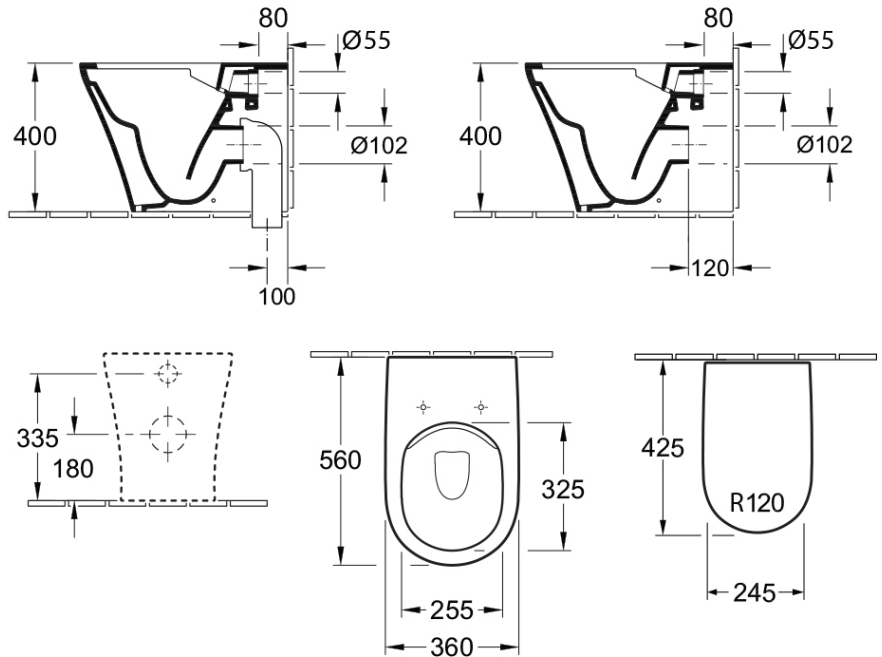

O.novo 2.0 Direct Flush Wall Faced Toilet

S & P Trap | Slim Seat | Ceramicplus

Product Image

Product Details

Code:	4624R1R1L4DB
Brand:	Villeroy & Boch
Range:	O.novo 2.0
Warranty:	10 Years*
Product Width:	N/A
Product Depth:	N/A
WELS:	4 Star 3.5 LPM, Reg #: L06371

Additional Features

Required Product
92249061

Recommended Products

Additional Notes

- Requires ViConnect Button

Installation Instructions

- * 92233300
- * 92233400

Technical Specification

*Please visit argentaust.com.au/warranty to view the full warranty

Note: All dimensions are in millimetres and are subject to normal manufacturing variations. Always use the physical product measurements for cut-outs and rough-ins as the technical details shown may differ from the actual product. Use acetic cured silicone sealant. Do not use epoxy type adhesives. Clean with damp cloth. Do not use abrasive cleaners, liquids or pastes.

Note: All dimensions are in millimetres and are subject to normal manufacturing variations. It is recommended to use the physical product measurements for cut-outs and rough-ins as the technical details shown may differ from the actual product. Use acetic cured silicone sealant. Do not use epoxy type adhesives. Clean with damp cloth. Do not use abrasive cleaners, liquids or pastes.