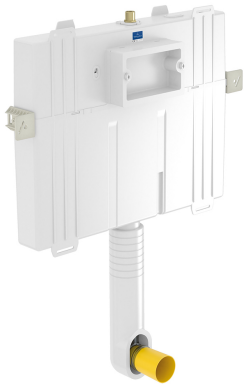

O.novo 2.0 Direct Flush Wall Faced Toilet

S & P Trap | Slim Seat | Ceramicplus

Product Image

Product Details

Code:	4624R1R1L4DB
Brand:	Villeroy & Boch
Range:	O.novo 2.0
Warranty:	10 Years*
Product Width:	N/A
Product Depth:	N/A
WELS:	4 Star 3.5 LPM, Reg #: L06371

ViConnect 80 Cistern

Product Image

Product Details

Code: 92233300
Brand: Villeroy & Boch
Range: ViConnect Cisterns
Warranty: 15 Years*
WELS: 4 Star 3.3 LPM, Reg #: L07676

Additional Features

Required Product
 Compatible Flush Plate, Matching Wall Faced Pan

Recommended Products
 E100, 150S, E200, E300 Flush Plate

Additional Notes
 • Qwik Clic Cable Technology

Installation Instructions
 * Fits into 90mm wall stud cavity.

Technical Specification

*This specification is dependant on the pan being used