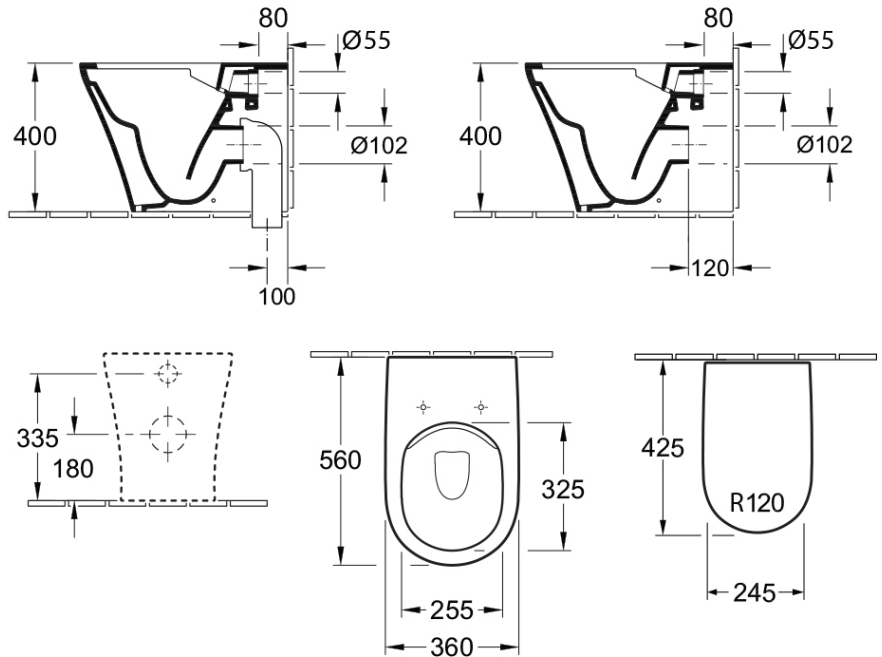

O.novo 2.0 Direct Flush Wall Faced Toilet

S & P Trap | Slim Seat | Ceramicplus

Product Image

Product Details

Code:	4624R1R1L4DB
Brand:	Villeroy & Boch
Range:	O.novo 2.0
Warranty:	10 Years*
Product Width:	N/A
Product Depth:	N/A
WELS:	4 Star 3.5 LPM, Reg #: L06371

*Please visit argentaust.com.au/warranty to view the full warranty

Note: All dimensions are in millimetres and are subject to normal manufacturing variations. Always use the physical product measurements for cut-outs and rough-ins as the technical details shown may differ from the actual product. Use acetic cured silicone sealant. Do not use epoxy type adhesives. Clean with damp cloth. Do not use abrasive cleaners, liquids or pastes.

ViConnect 80 Cistern

Product Image

Product Details

Code: 92233300
Brand: Villeroy & Boch
Range: ViConnect Cisterns
Warranty: 15 Years*
WELS: 4 Star 3.3 LPM, Reg #: L07676

Additional Features

Required Product
 Compatible Flush Plate, Matching Wall Faced Pan

Recommended Products
 E100, 150S, E200, E300 Flush Plate

Additional Notes
 • Qwik Clic Cable Technology

Installation Instructions
 * Fits into 90mm wall stud cavity.

Technical Specification

*This specification is dependant on the pan being used