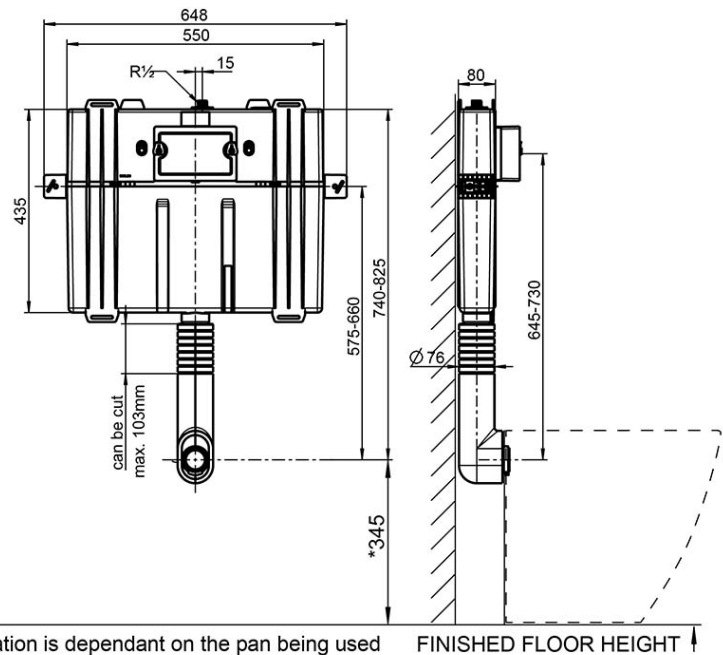

ViConnect 80 Cistern

Product Image

Product Details

Code: 92233300
Brand: Villeroy & Boch
Range: ViConnect Cisterns
Warranty: 15 Years*
WELS: 4 Star 3.3 LPM, Reg #: L07676

Additional Features

Required Product
 Compatible Flush Plate, Matching Wall Faced Pan

Recommended Products
 E100, 150S, E200, E300 Flush Plate

Additional Notes
 • Qwik Clic Cable Technology

Installation Instructions
 * Fits into 90mm wall stud cavity.

Technical Specification

*This specification is dependant on the pan being used

*Please visit argentaust.com.au/warranty to view the full warranty

Note: All dimensions are in millimetres and are subject to normal manufacturing variations. It is recommended to use the physical product measurements for cut-outs and rough-ins as the technical details shown may differ from the actual product. Use acetic cured silicone sealant. Do not use epoxy type adhesives. Clean with damp cloth. Do not use abrasive cleaners, liquids or pastes.