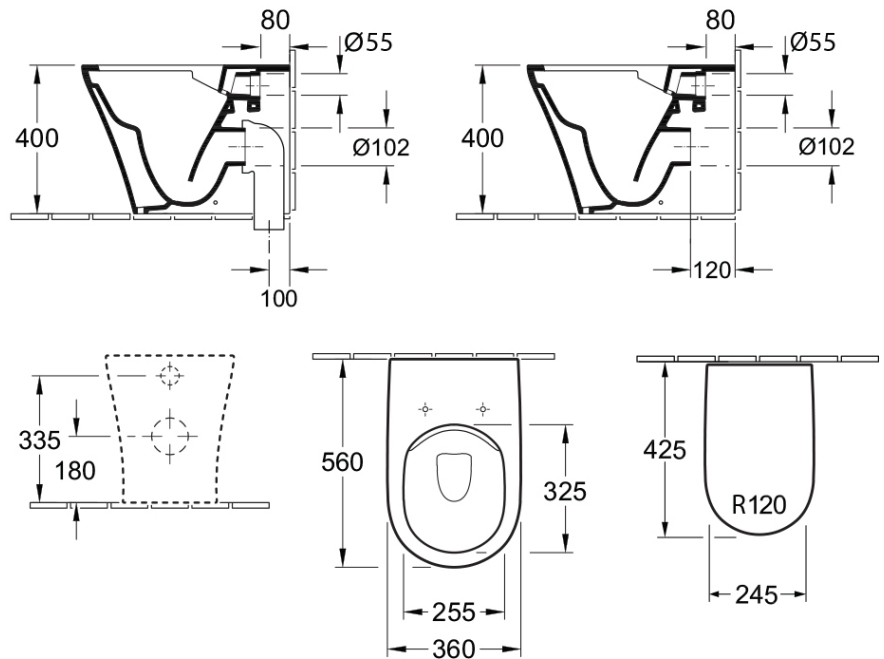

Technical Specification

*Please visit argentaust.com.au/warranty to view the full warranty

Note: All dimensions are in millimetres and are subject to normal manufacturing variations. Always use the physical product measurements for cut-outs and rough-ins as the technical details shown may differ from the actual product. Use acetic cured silicone sealant. Do not use epoxy type adhesives. Clean with damp cloth. Do not use abrasive cleaners, liquids or pastes.