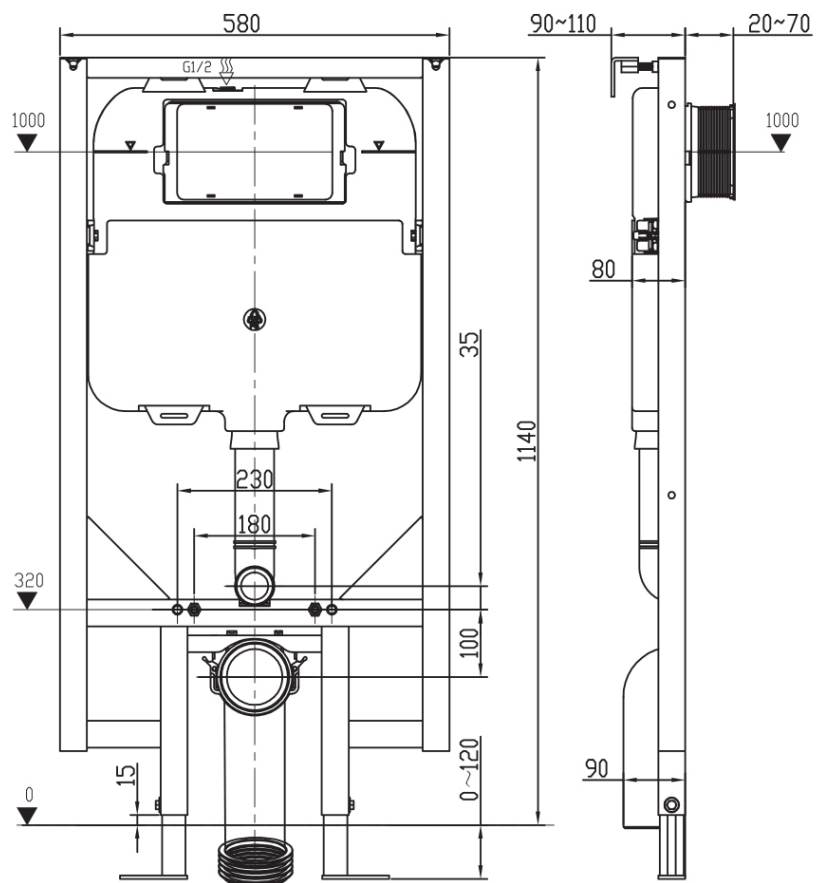

Technical Specification

*Please visit argentaust.com.au/warranty to view the full warranty

Note: All dimensions are in millimetres and are subject to normal manufacturing variations. It is recommended to use the physical product measurements for cut-outs and rough-ins as the technical details shown may differ from the actual product. Use acetic cured silicone sealant. Do not use epoxy type adhesives. Clean with damp cloth. Do not use abrasive cleaners, liquids or pastes.