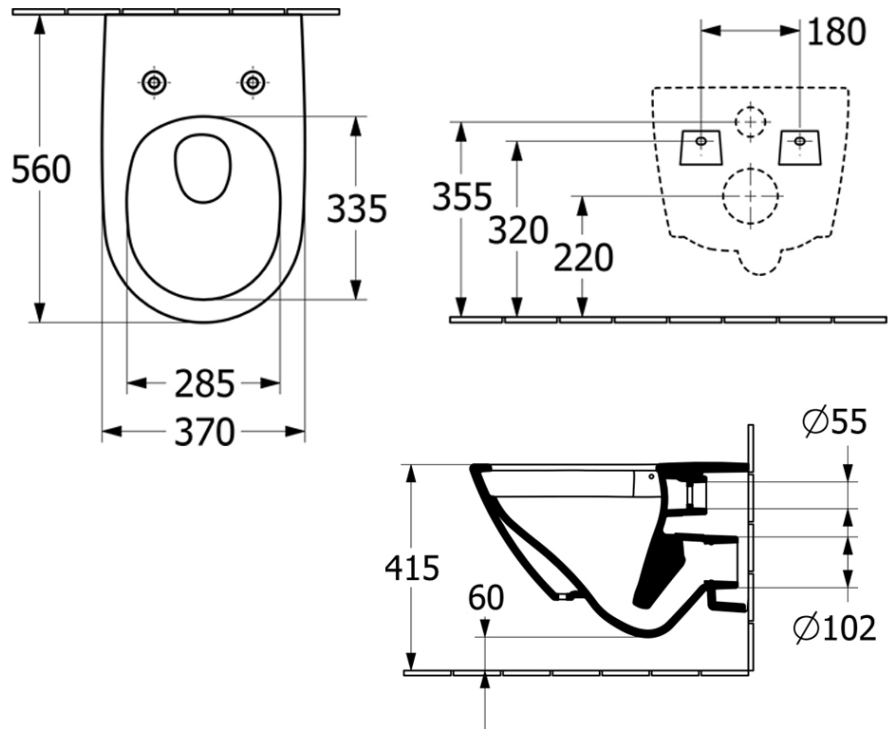

Installation Instructions

* Featuring Villeroy & Boch SupraFix Technology

*Please visit argentaust.com.au/warranty to view the full warranty

Note: All dimensions are in millimetres and are subject to normal manufacturing variations. Always use the physical product measurements for cut-outs and rough-ins as the technical details shown may differ from the actual product. Use acetic cured silicone sealant. Do not use epoxy type adhesives. Clean with damp cloth. Do not use abrasive cleaners, liquids or pastes.