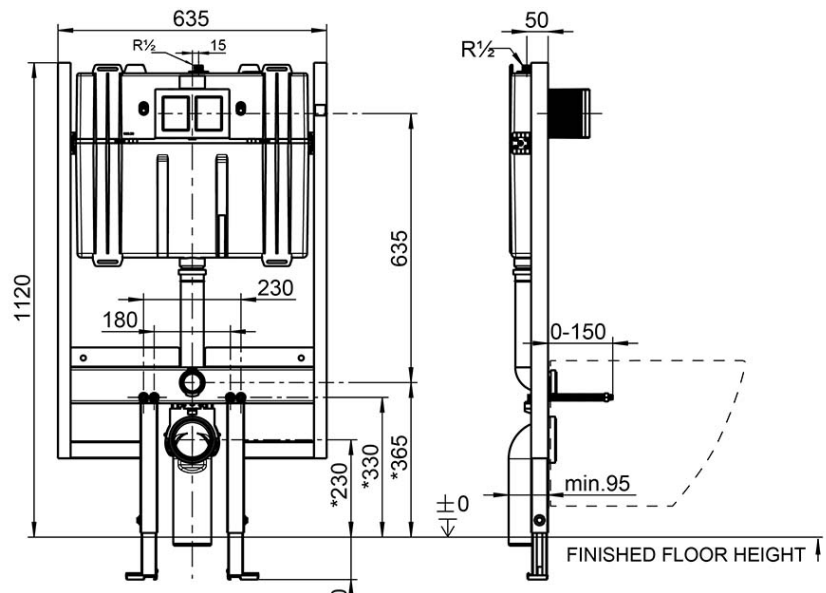

Note: All dimensions are in millimetres and are subject to normal manufacturing variations. Always use the physical product measurements for cut-outs and rough-ins as the technical details shown may differ from the actual product. Use acetic cured silicone sealant. Do not use epoxy type adhesives. Clean with damp cloth. Do not use abrasive cleaners, liquids or pastes.

ViConnect 80 Cistern & Frame

Product Image **Product Details**

Code: 92233500
Brand: Villeroy & Boch
Range: ViConnect Cisterns
Warranty: 15 Years*
WELS: 4 Star 3.3 LPM, Reg #: L07676

Additional Features **Technical Specification**

Required Product
 Compatible Flush Plate, Matching Wall Hung Pan

Recommended Products
 E100, 150S, E200, E300 Flush Plate

Additional Notes

- Fits into 90mm wall stud cavity.

*Please visit argentaust.com.au/warranty to view the full warranty

*These specifications are dependant on the pan being used

Note: All dimensions are in millimetres and are subject to normal manufacturing variations. It is recommended to use the physical product measurements for cut-outs and rough-ins as the technical details shown may differ from the actual product. Use acetic cured silicone sealant. Do not use epoxy type adhesives. Clean with damp cloth. Do not use abrasive cleaners, liquids or pastes.