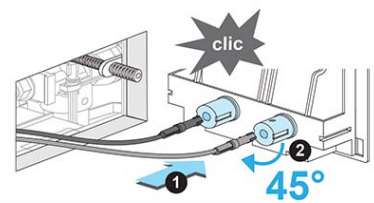

Required Product
 Compatible Flush Plate, Matching Wall Hung Pan

Recommended Products
 E100, 150S, E200, E300 Flush Plate

Additional Notes

- Fits into 90mm wall stud cavity.

*Please visit argentaust.com.au/warranty to view the full warranty

*These specifications are dependant on the pan being used

Note: All dimensions are in millimetres and are subject to normal manufacturing variations. It is recommended to use the physical product measurements for cut-outs and rough-ins as the technical details shown may differ from the actual product. Use acetic cured silicone sealant. Do not use epoxy type adhesives. Clean with damp cloth. Do not use abrasive cleaners, liquids or pastes.