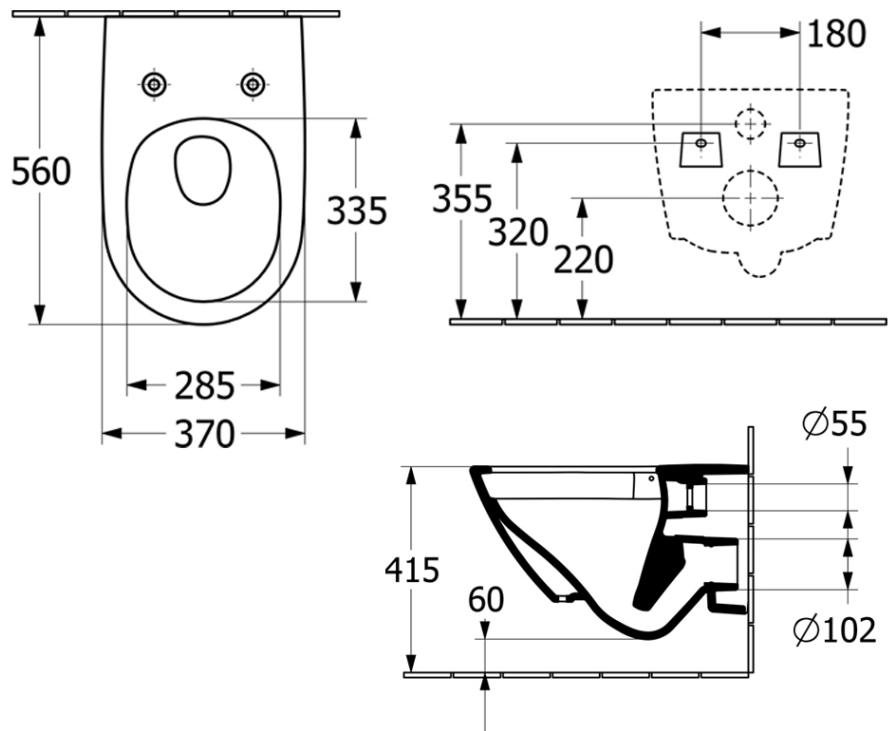

Technical Specification

*Please visit argentaust.com.au/warranty to view the full warranty

Note: All dimensions are in millimetres and are subject to normal manufacturing variations. Always use the physical product measurements for cut-outs and rough-ins as the technical details shown may differ from the actual product. Use acetic cured silicone sealant. Do not use epoxy type adhesives. Clean with damp cloth. Do not use abrasive cleaners, liquids or pastes.