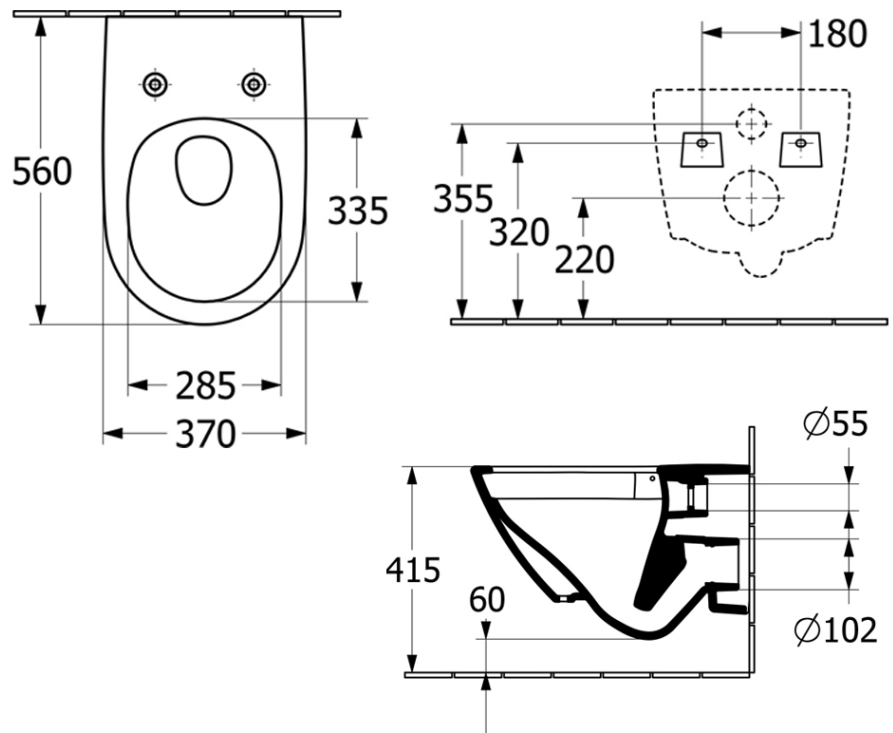

Additional Features **Technical Specification**

Required Product
Matching In Wall Cistern with Frame

Recommended Products
ViConnect 92233500 or 92233600
Cistern with Frame with E100 E200 Or
E300 ViConnect Flush Plate

Additional Notes

- Matt White
- CeramicPlus
- TwistFlush
- Fully Smooth Sided
- Soft Close Seat

Installation Instructions
* Featuring Villeroy & Boch SupraFix Technology