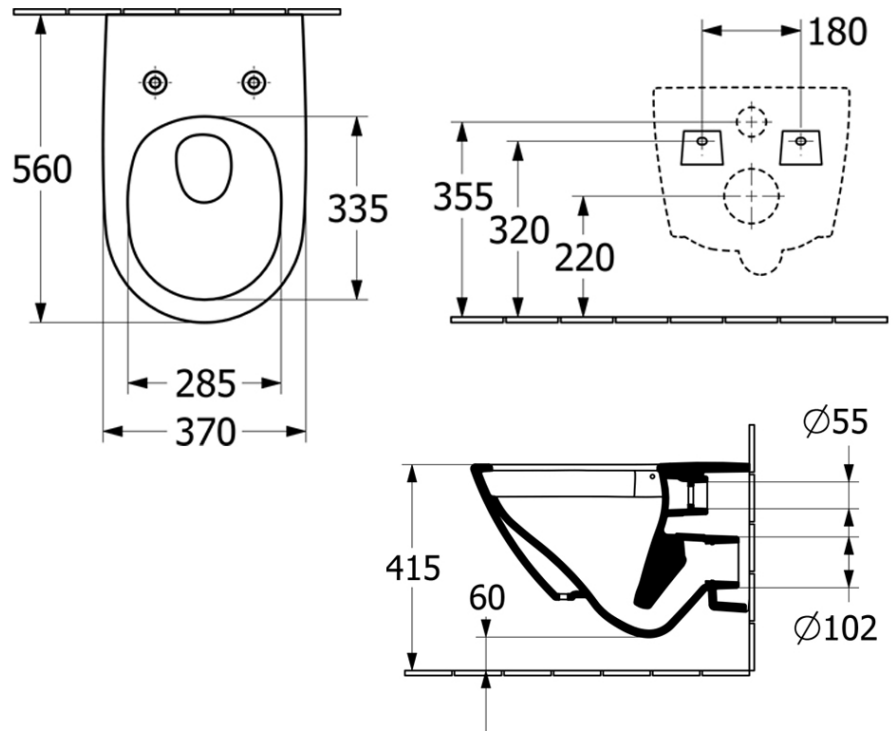

Additional Features **Technical Specification**

Required Product
Matching In Wall Cistern with Frame

Recommended Products
ViConnect 92233500 or 92233600
Cistern with Frame with E100 E200 Or
E300 ViConnect Flush Plate

Additional Notes

- Matt White
- CeramicPlus
- TwistFlush
- Fully Smooth Sided
- Soft Close Seat

Installation Instructions
* Featuring Villeroy & Boch SupraFix Technology