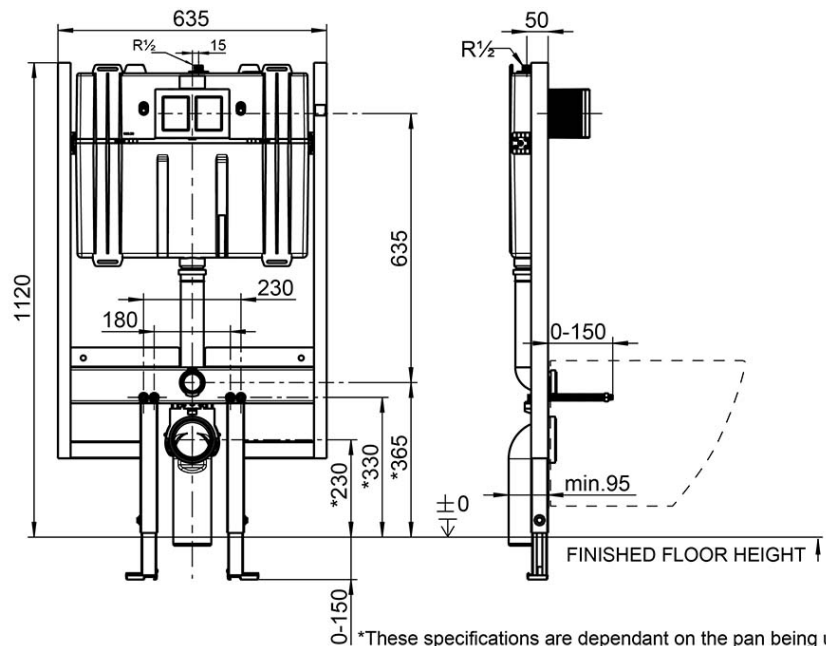

Note: All dimensions are in millimetres and are subject to normal manufacturing variations. Always use the physical product measurements for cut-outs and rough-ins as the technical details shown may differ from the actual product. Use acetic cured silicone sealant. Do not use epoxy type adhesives. Clean with damp cloth. Do not use abrasive cleaners, liquids or pastes.

ViConnect 80 Cistern & Frame

Product Image **Product Details**

Code: 92233500
Brand: Villeroy & Boch
Range: ViConnect Cisterns
Warranty: 15 Years*
WELS: 4 Star 3.3 LPM, Reg #: L07676

Additional Features **Technical Specification**

Required Product
 Compatible Flush Plate, Matching Wall Hung Pan

Recommended Products
 E100, 150S, E200, E300 Flush Plate

Additional Notes

- Fits into 90mm wall stud cavity.

*Please visit argentaust.com.au/warranty to view the full warranty

Note: All dimensions are in millimetres and are subject to normal manufacturing variations. It is recommended to use the physical product measurements for cut-outs and rough-ins as the technical details shown may differ from the actual product. Use acetic cured silicone sealant. Do not use epoxy type adhesives. Clean with damp cloth. Do not use abrasive cleaners, liquids or pastes.