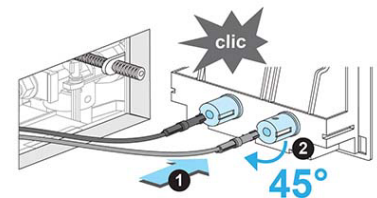

Required Product
 Compatible Flush Plate, Matching Wall Hung Pan

Recommended Products
 E100, 150S, E200, E300 Flush Plate

Additional Notes

- Fits into 90mm wall stud cavity.

*Please visit argentaust.com.au/warranty to view the full warranty

Note: All dimensions are in millimetres and are subject to normal manufacturing variations. It is recommended to use the physical product measurements for cut-outs and rough-ins as the technical details shown may differ from the actual product. Use acetic cured silicone sealant. Do not use epoxy type adhesives. Clean with damp cloth. Do not use abrasive cleaners, liquids or pastes.