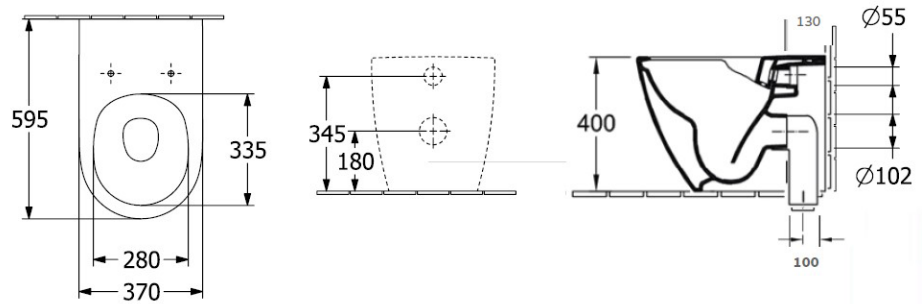

Subway 3.0 TwistFlush Wall Faced Toilet

S & P Trap | TwistFlush | Soft Close Seat

Product Image **Product Details**

Code: 4671T101S4B
Brand: Villeroy & Boch
Range: Subway 3.0
Warranty: 10 Years*
Product Width: 370 mm
Product Depth: 595 mm
WELS: 4 Star 3.5 LPM, Reg #: L07242

Additional Features **Technical Specification**

Required Product
 Matching In Wall Cistern

Recommended Products
 ViConnect 92233300 or 92233400
 Cistern with E100 E200 or E300
 Flushplate

Additional Notes

- TwistFlush
- Fully Smooth Sided
- Soft Close Seat

Installation Instructions

- * S trap set out 100-110mm
- * P Trap set Out 180mm
- * S Trap Set out 160-175mm with VT103 Vario order seperately

*Please visit argentaust.com.au/warranty to view the full warranty

Note: All dimensions are in millimetres and are subject to normal manufacturing variations. Always use the physical product measurements for cut-outs and rough-ins as the technical details shown may differ from the actual product. Use acetic cured silicone sealant. Do not use epoxy type adhesives. Clean with damp cloth. Do not use abrasive cleaners, liquids or pastes.