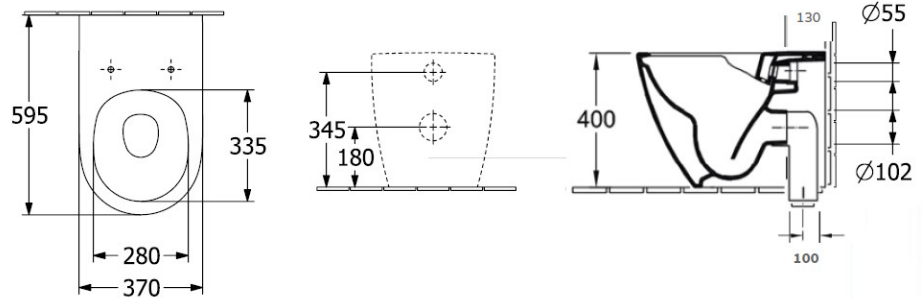

Additional Features

Required Product
 Matching In Wall Cistern

Recommended Products
 ViConnect 92233300 or 92233400
 Cistern with E100 E200 or E300
 Flushplate

Additional Notes

- TwistFlush
- Fully Smooth Sided
- Slim Seat

Installation Instructions

- * S trap set out 100-110mm
- * P Trap set Out 180mm
- * S Trap Set out 160-175mm with VT103 Vario order seperately

Technical Specification

*Please visit argentaust.com.au/warranty to view the full warranty

Note: All dimensions are in millimetres and are subject to normal manufacturing variations. Always use the physical product measurements for cut-outs and rough-ins as the technical details shown may differ from the actual product. Use acetic cured silicone sealant. Do not use epoxy type adhesives. Clean with damp cloth. Do not use abrasive cleaners, liquids or pastes.